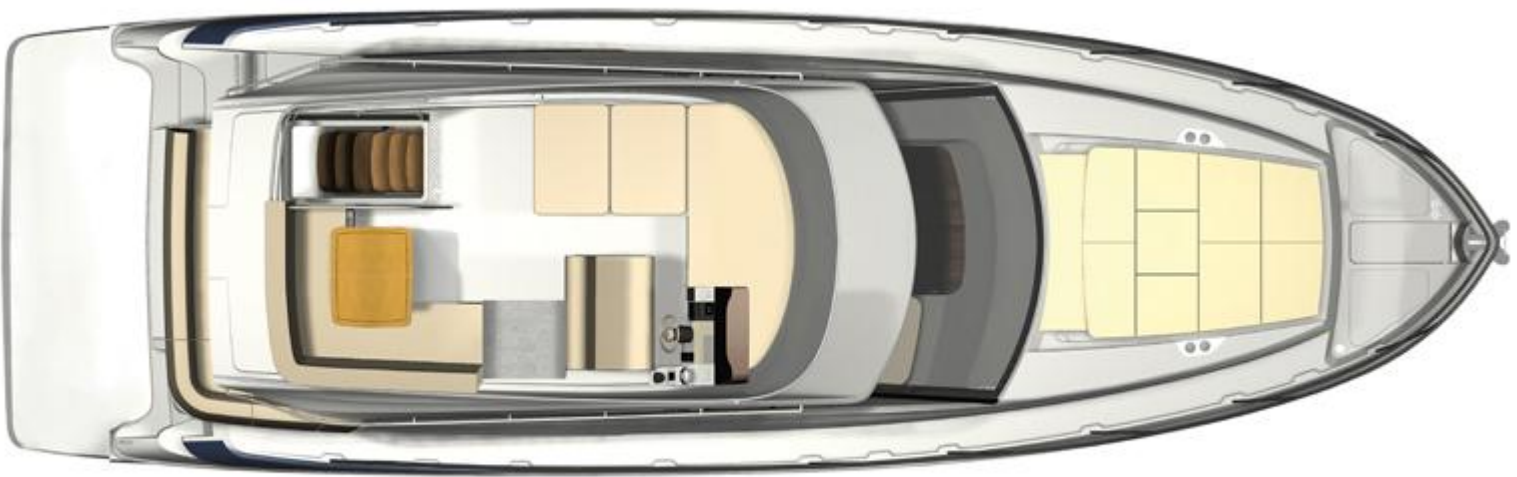

Home

Info

GARMIN

*Deck*  
**PLANS**

1111

111

yachtcreators.com

@yachtcreators