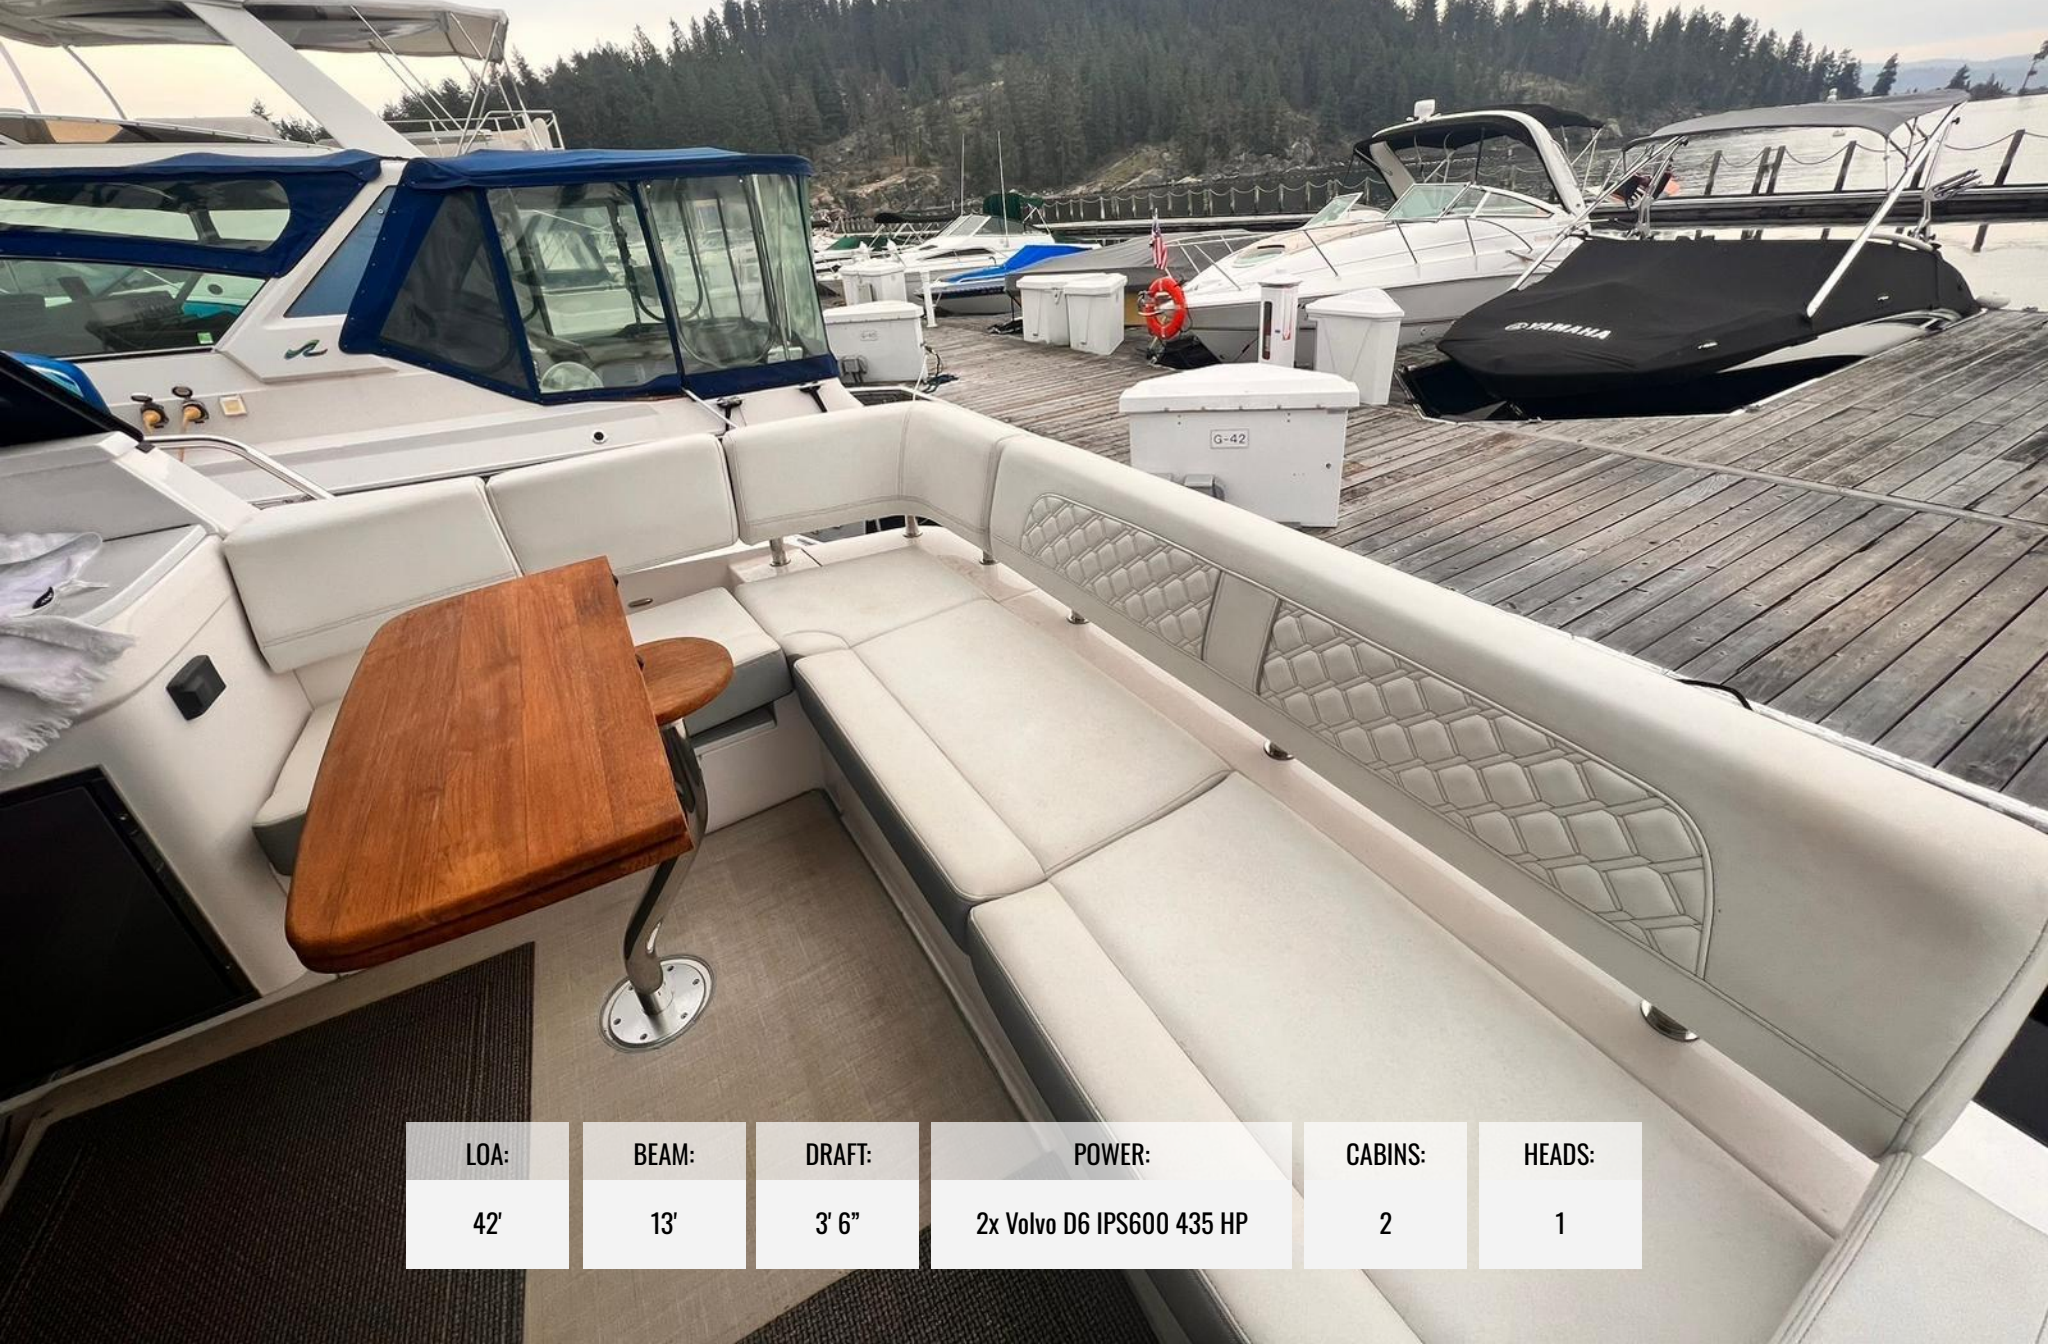

 **REGAL 42 FLY 2021**

| LOA: | BEAM: | DRAFT: | POWER:                    | CABINS: | HEADS: |
|------|-------|--------|---------------------------|---------|--------|
| 42'  | 13'   | 3' 6"  | 2x Volvo D6 IPS600 435 HP | 2       | 1      |