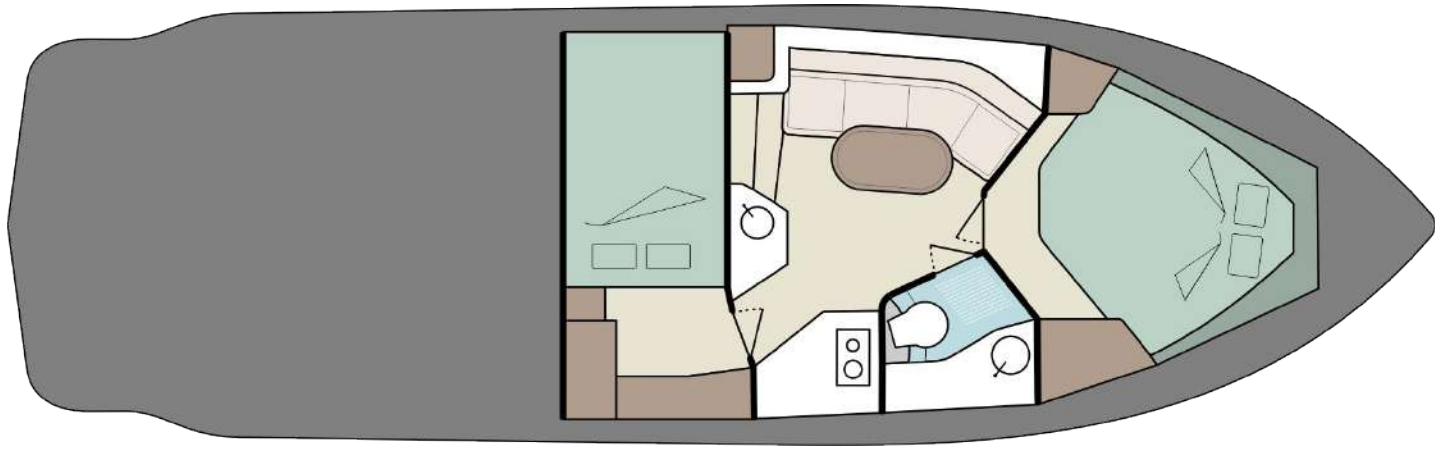

UPPER DECK

LOWER DECK