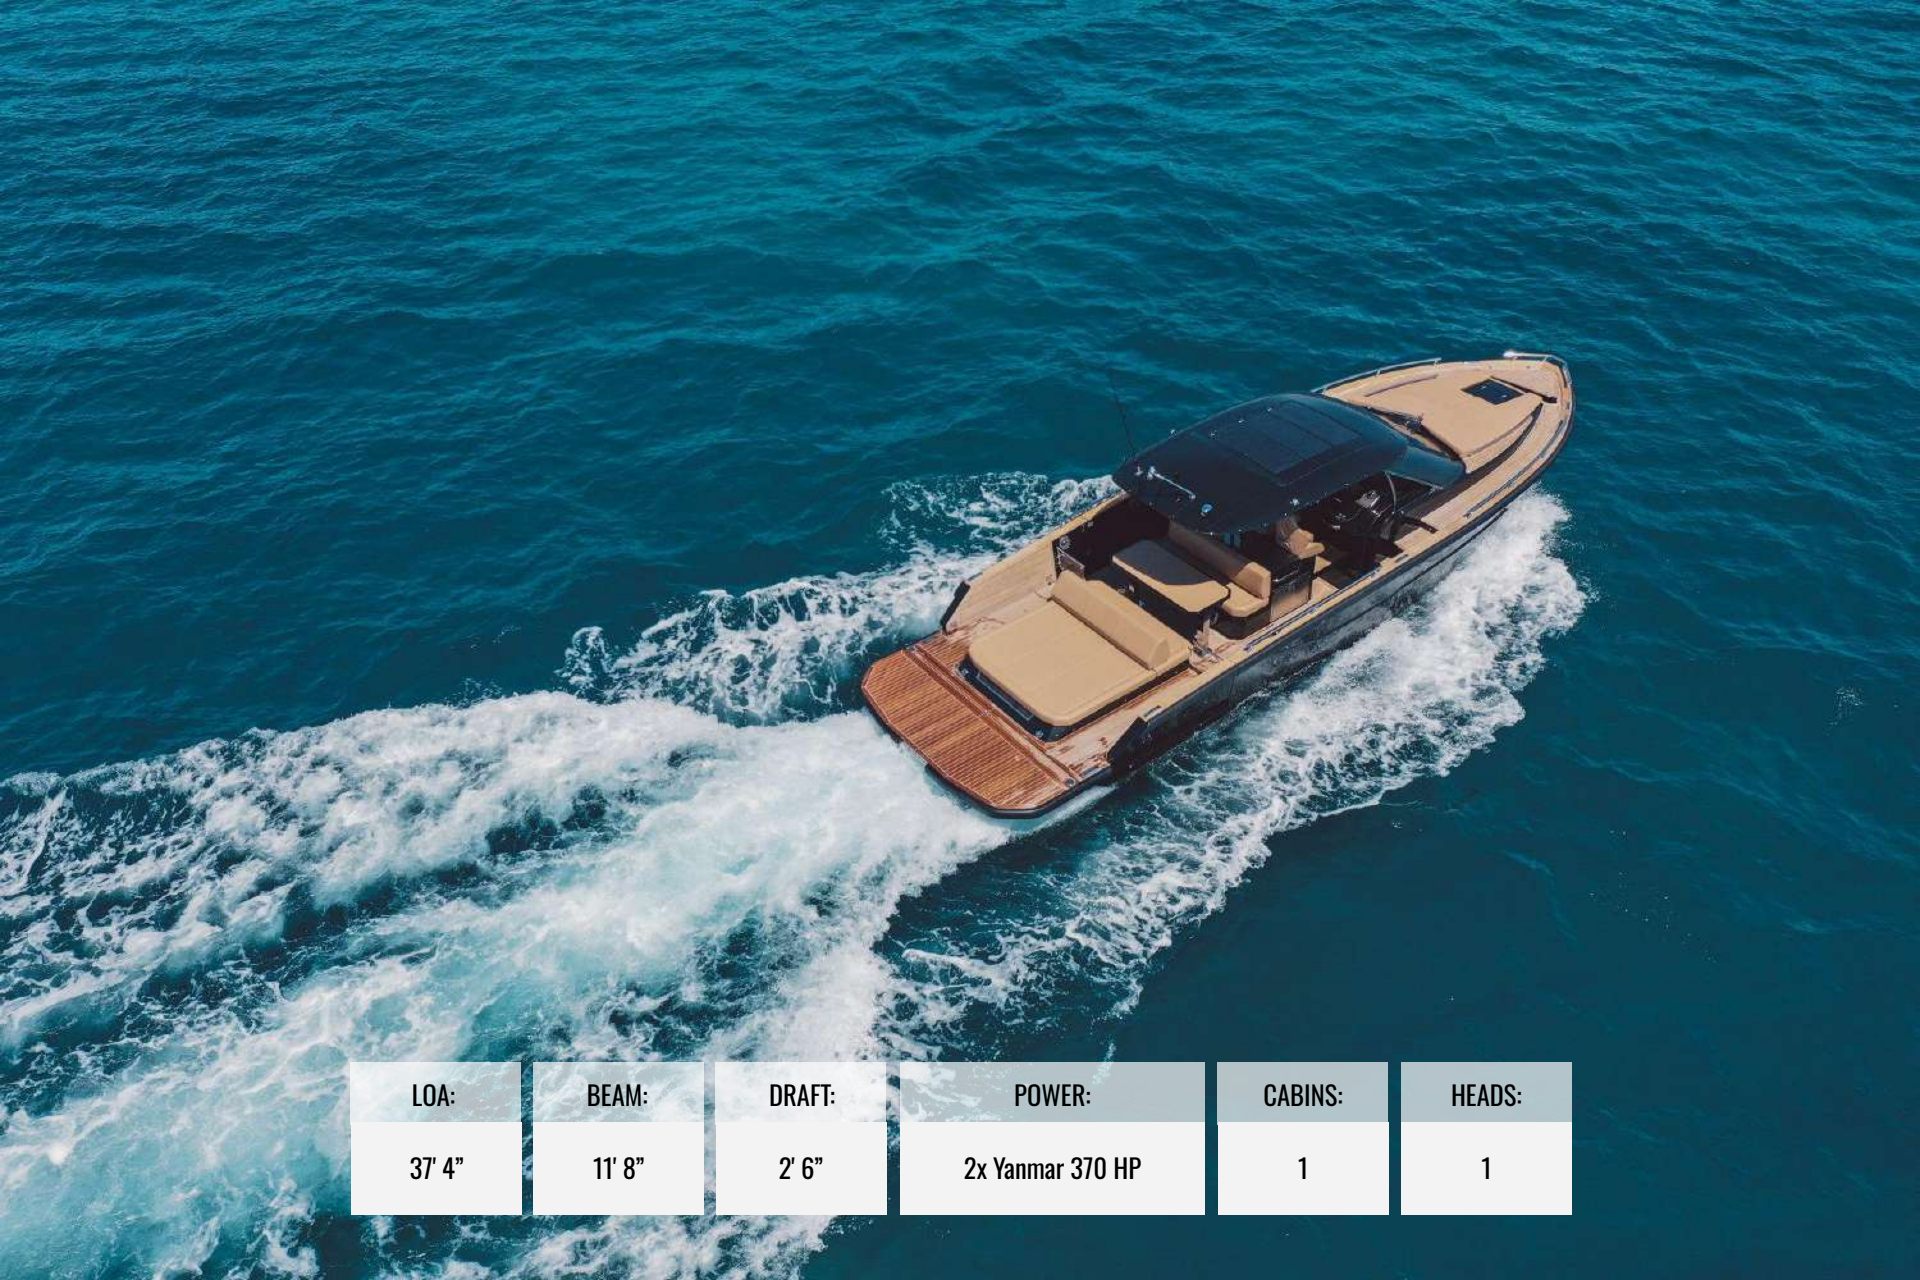

# FOCUS FORZA 37

<b>LOA:</b>	<b>BEAM:</b>	<b>DRAFT:</b>	<b>POWER:</b>	<b>CABINS:</b>	<b>HEADS:</b>
37' 4"	11' 8"	2' 6"	2x Yanmar 370 HP	1	1

282171 20

**FOCUS** 369  
L.A.  
EXCLUSIVE EDITION

FOCUS  
FORZA  
PRIVATE EDITION  
300