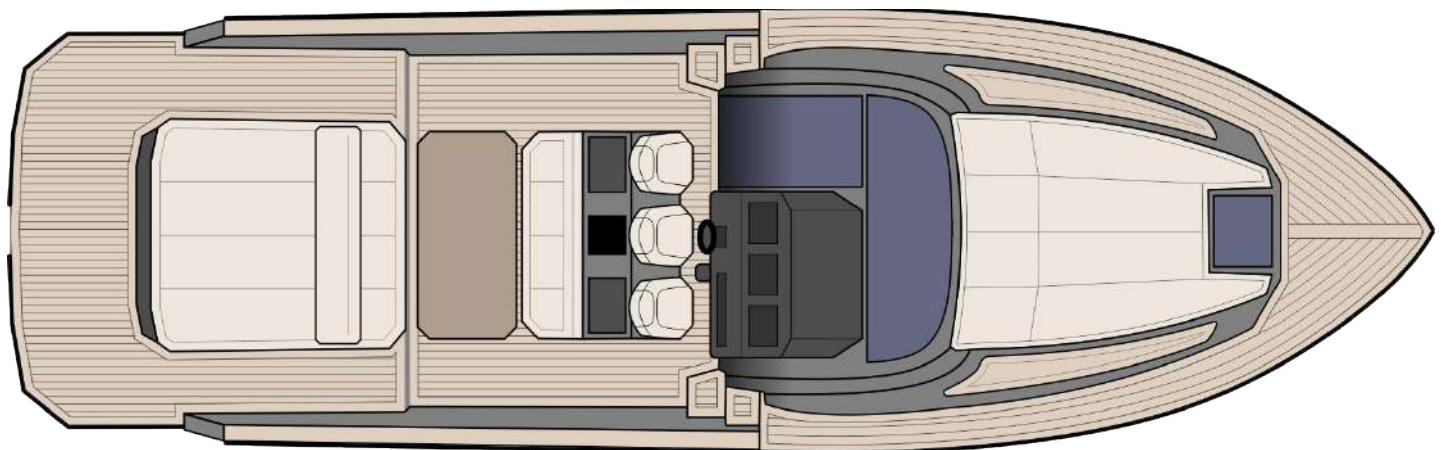

# FOCUS FORZA 37

<b>LOA:</b>	<b>BEAM:</b>	<b>DRAFT:</b>	<b>POWER:</b>	<b>CABINS:</b>	<b>HEADS:</b>
37' 4"	11' 8"	2' 6"	2x Yanmar 370 HP	1	1

282171 20

**FOCUS** 369  
L.A.  
EXCLUSIVE EDITION

FOCUS  
FORZA  
PRIVATE EDITION  
300

*Deck*  
**PLANS**

UPPER DECK

LOWER DECK

yachtcreators.com

@yachtcreators

Fort Lauderdale • Miami Beach | [hello@yachtcreators.com](mailto:hello@yachtcreators.com)