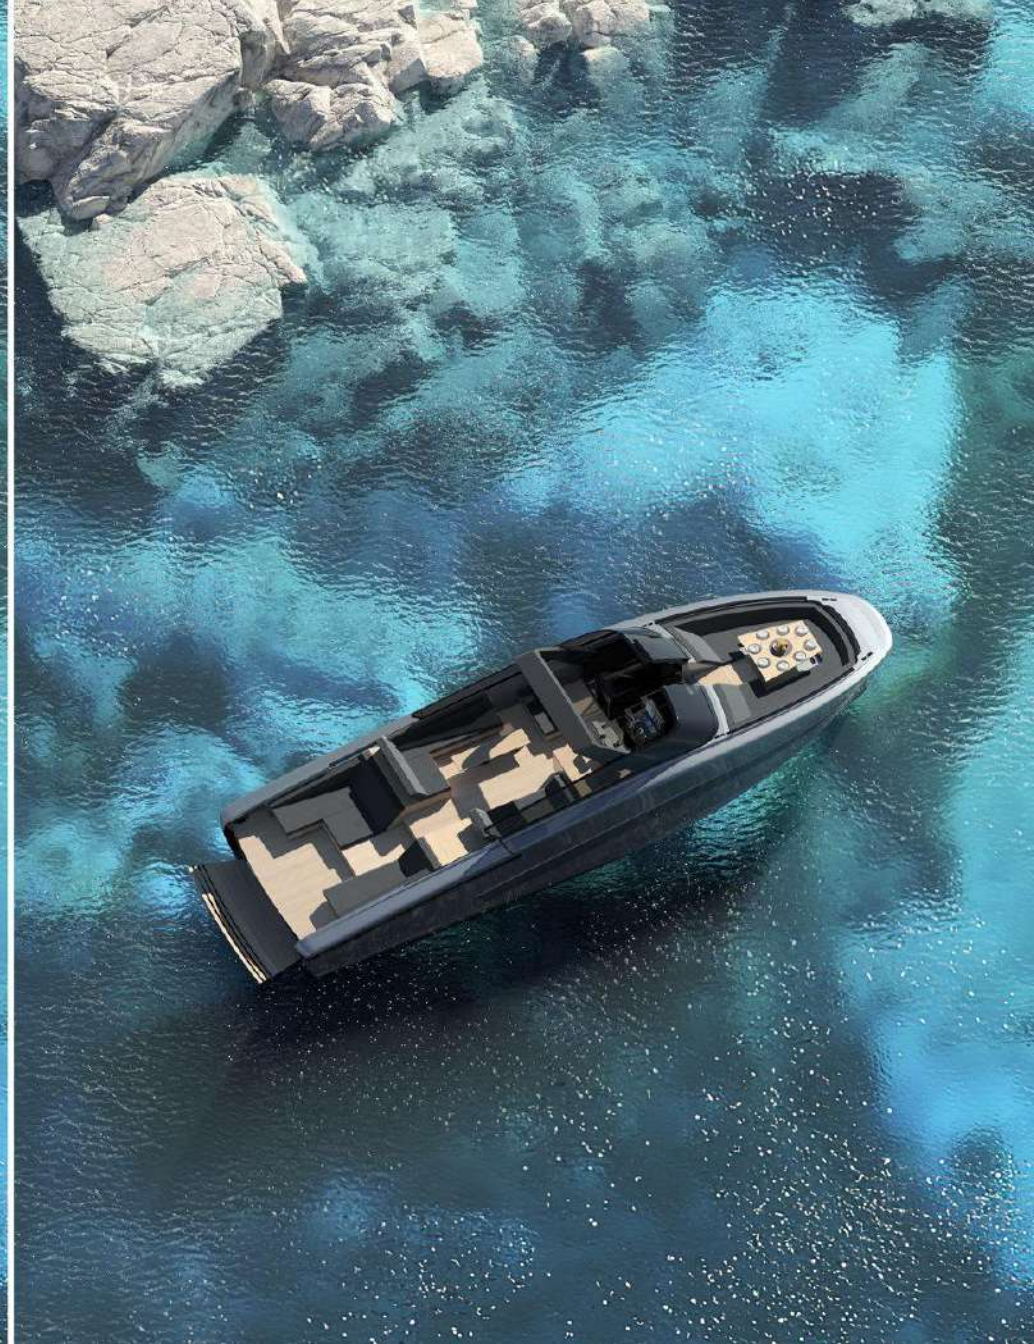

 **FIART P54**

LOA:	BEAM:	DRAFT:	POWER:	CABINS:	HEADS:
54' 6"	16' 7"	3' 2"	2x VOLVO D11 IPS 950	2 or 3	2

Deck
PLANS

UPPER DECK

LOWER DECK

yachtcreators.com

@yachtcreators

Fort Lauderdale • Miami Beach • Aventura | hello@yachtcreators.com