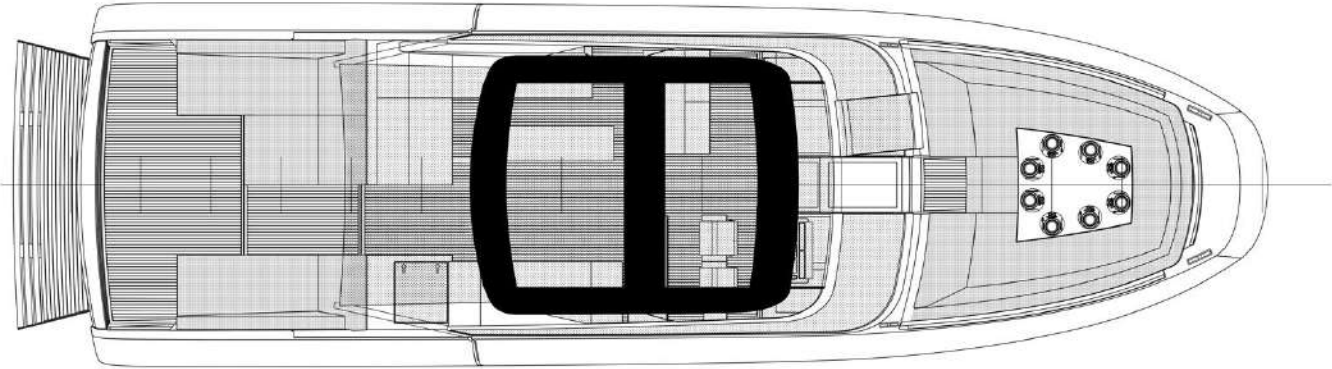

 **FIART P54**

LOA:	BEAM:	DRAFT:	POWER:	CABINS:	HEADS:
54' 6"	16' 7"	3' 2"	2x VOLVO D11 IPS 950	2 or 3	2

Deck
PLANS

UPPER DECK

LOWER DECK

yachtcreators.com

@yachtcreators

Fort Lauderdale • Miami Beach • Aventura | hello@yachtcreators.com