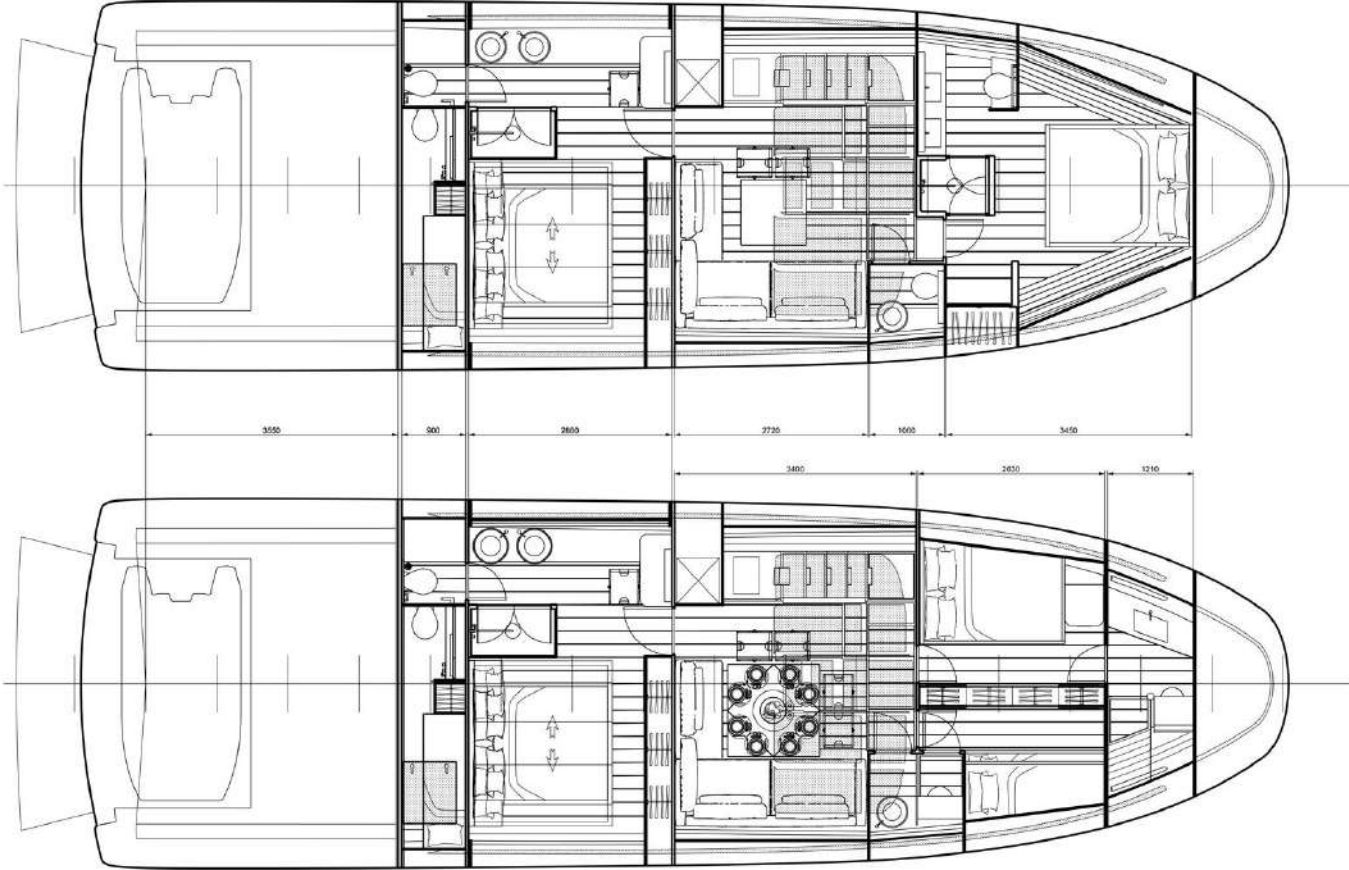

 **FIART P54**

LOA:	BEAM:	DRAFT:	POWER:	CABINS:	HEADS:
54' 6"	16' 7"	3' 2"	2x VOLVO D11 IPS 950	2 or 3	2

Deck
PLANS

UPPER DECK

LOWER DECK

yachtcreators.com

@yachtcreators

Fort Lauderdale • Miami Beach • Aventura | hello@yachtcreators.com