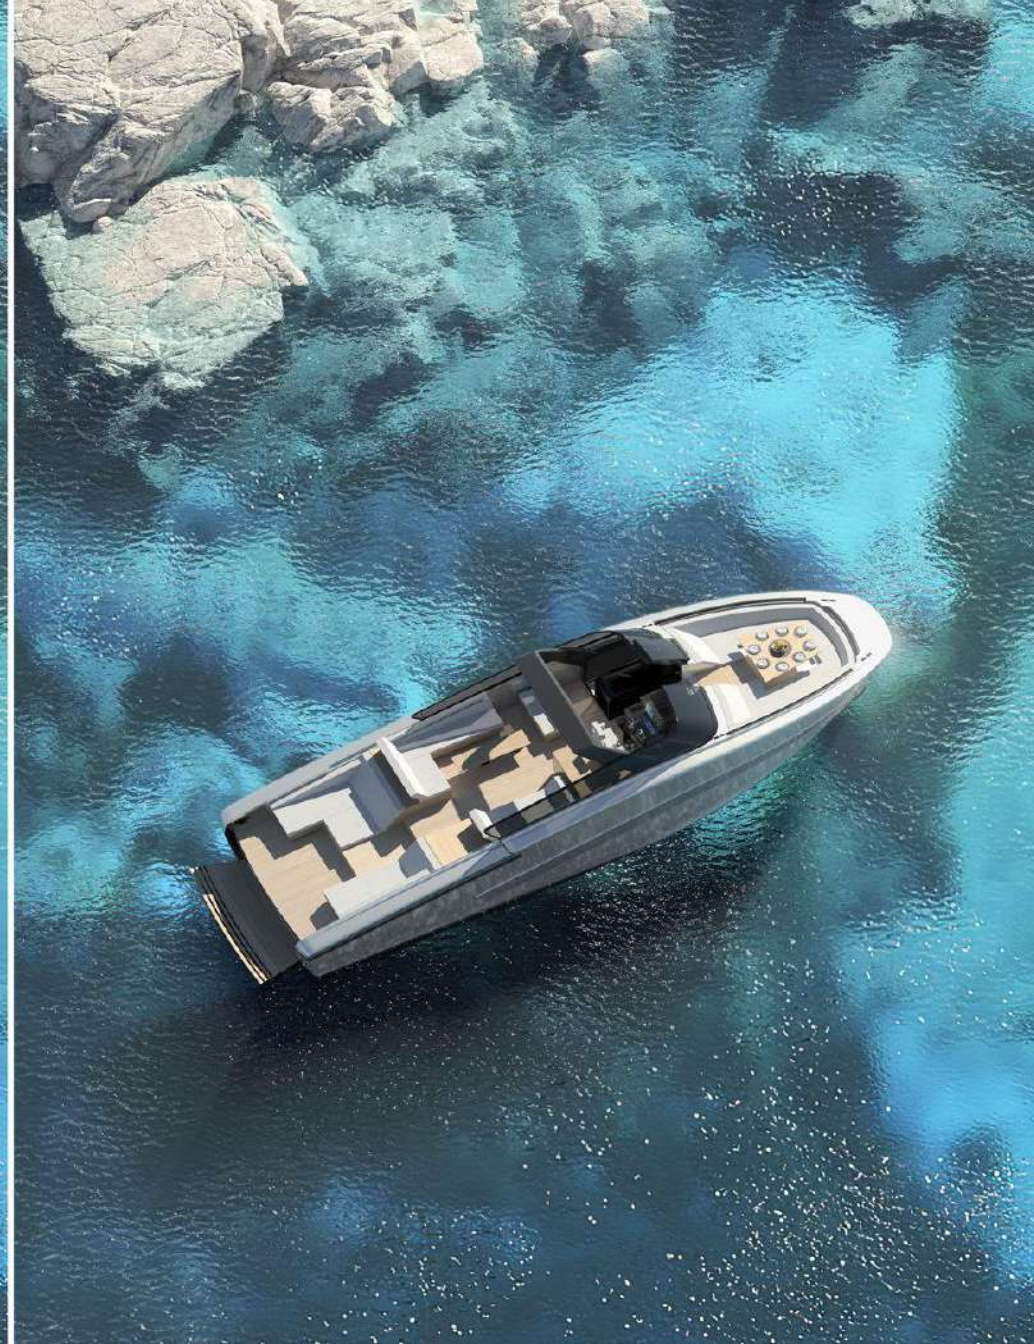

 **FIART P54**

LOA:	BEAM:	DRAFT:	POWER:	CABINS:	HEADS:
54' 6"	16' 7"	3' 2"	2x VOLVO D11 IPS 950	2 or 3	2

Deck
PLANS

UPPER DECK

LOWER DECK

yachtcreators.com

@yachtcreators

Fort Lauderdale • Miami Beach • Aventura | hello@yachtcreators.com