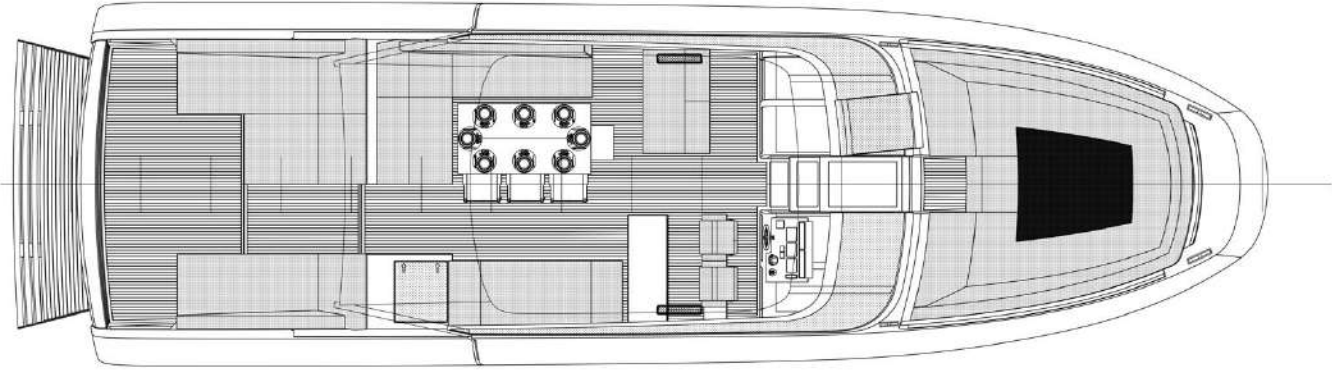

 **FIART P54**

LOA:	BEAM:	DRAFT:	POWER:	CABINS:	HEADS:
54' 6"	16' 7"	3' 2"	2x VOLVO D11 IPS 950	2 or 3	2

Deck
PLANS

UPPER DECK

LOWER DECK

yachtcreators.com

@yachtcreators

Fort Lauderdale • Miami Beach • Aventura | hello@yachtcreators.com