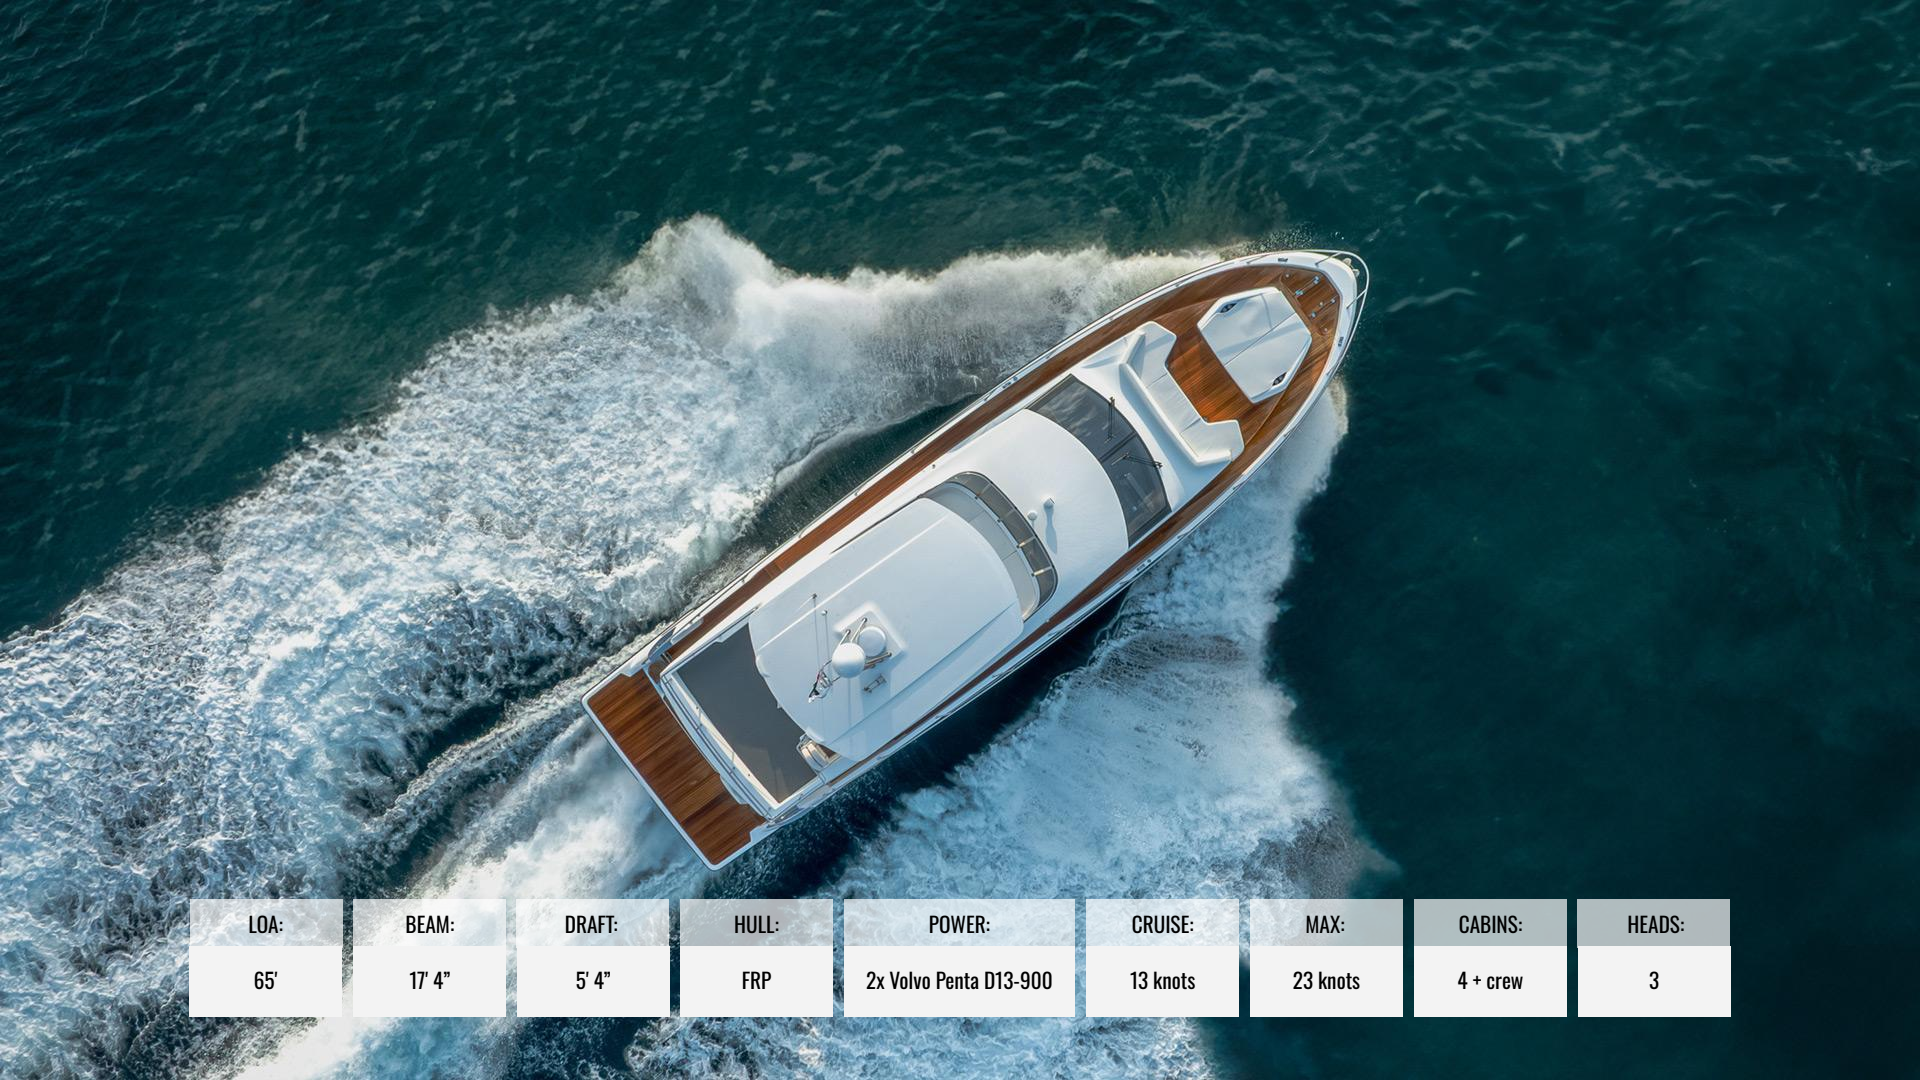

 2026 MAJESTY 65

LOA:	BEAM:	DRAFT:	HULL:	POWER:	CRUISE:	MAX:	CABINS:	HEADS:
65'	17' 4"	5' 4"	FRP	2x Volvo Penta D13-900	13 knots	23 knots	4 + crew	3

Home TV Shows Movies Recently Added My List

inning TV Shows