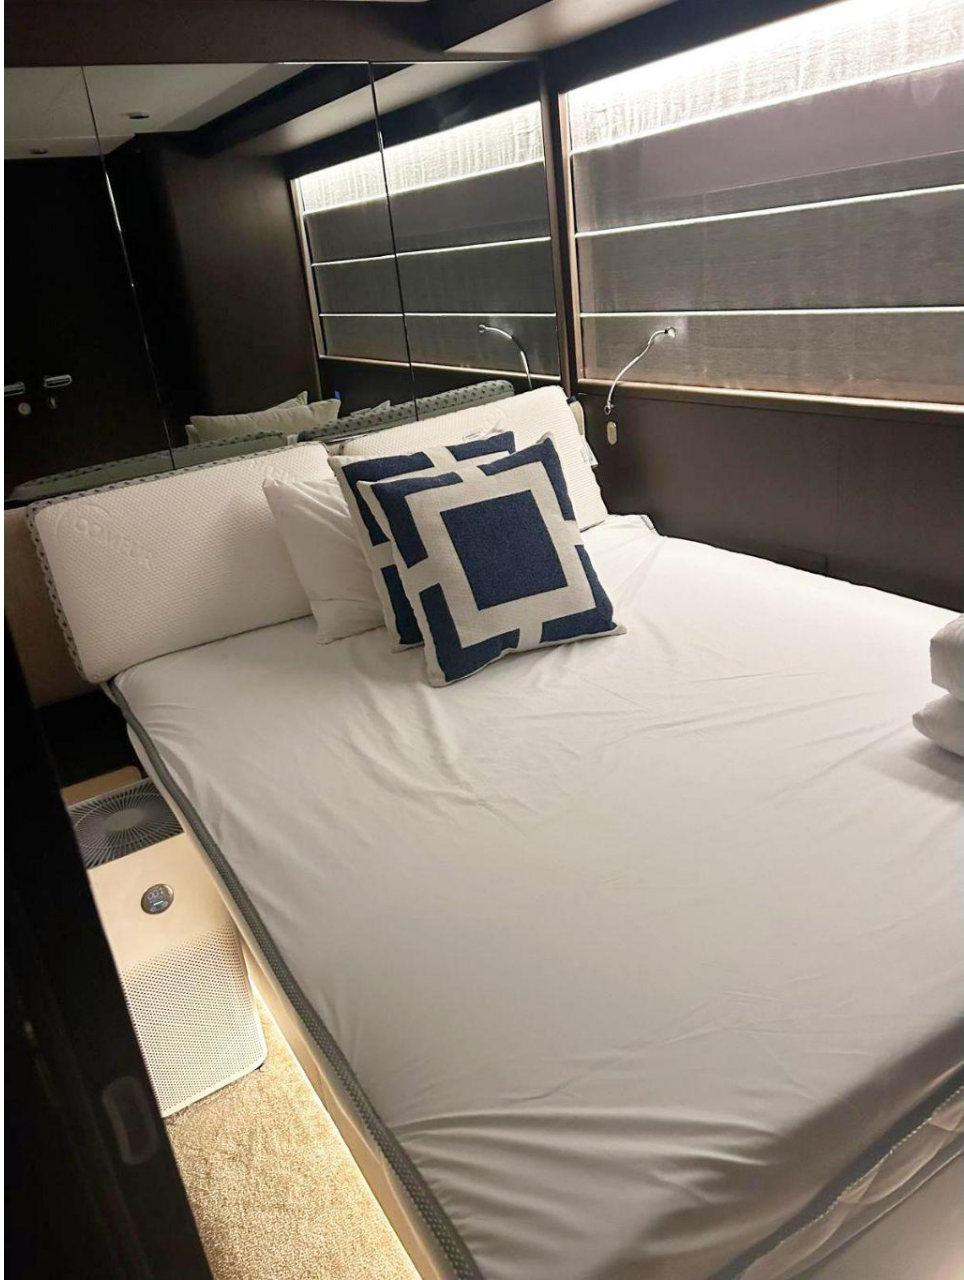

2023 FERRETTI YACHTS 860

LOA:	BEAM:	DRAFT:	POWER:	CABINS:	HEADS:
88' 5"	20' 5"	6' 10"	2x MAN V12 2000 HP	4	5

yachtcreators.com

@yachtcreators

Fort Lauderdale • Miami Beach | hello@yachtcreators.com