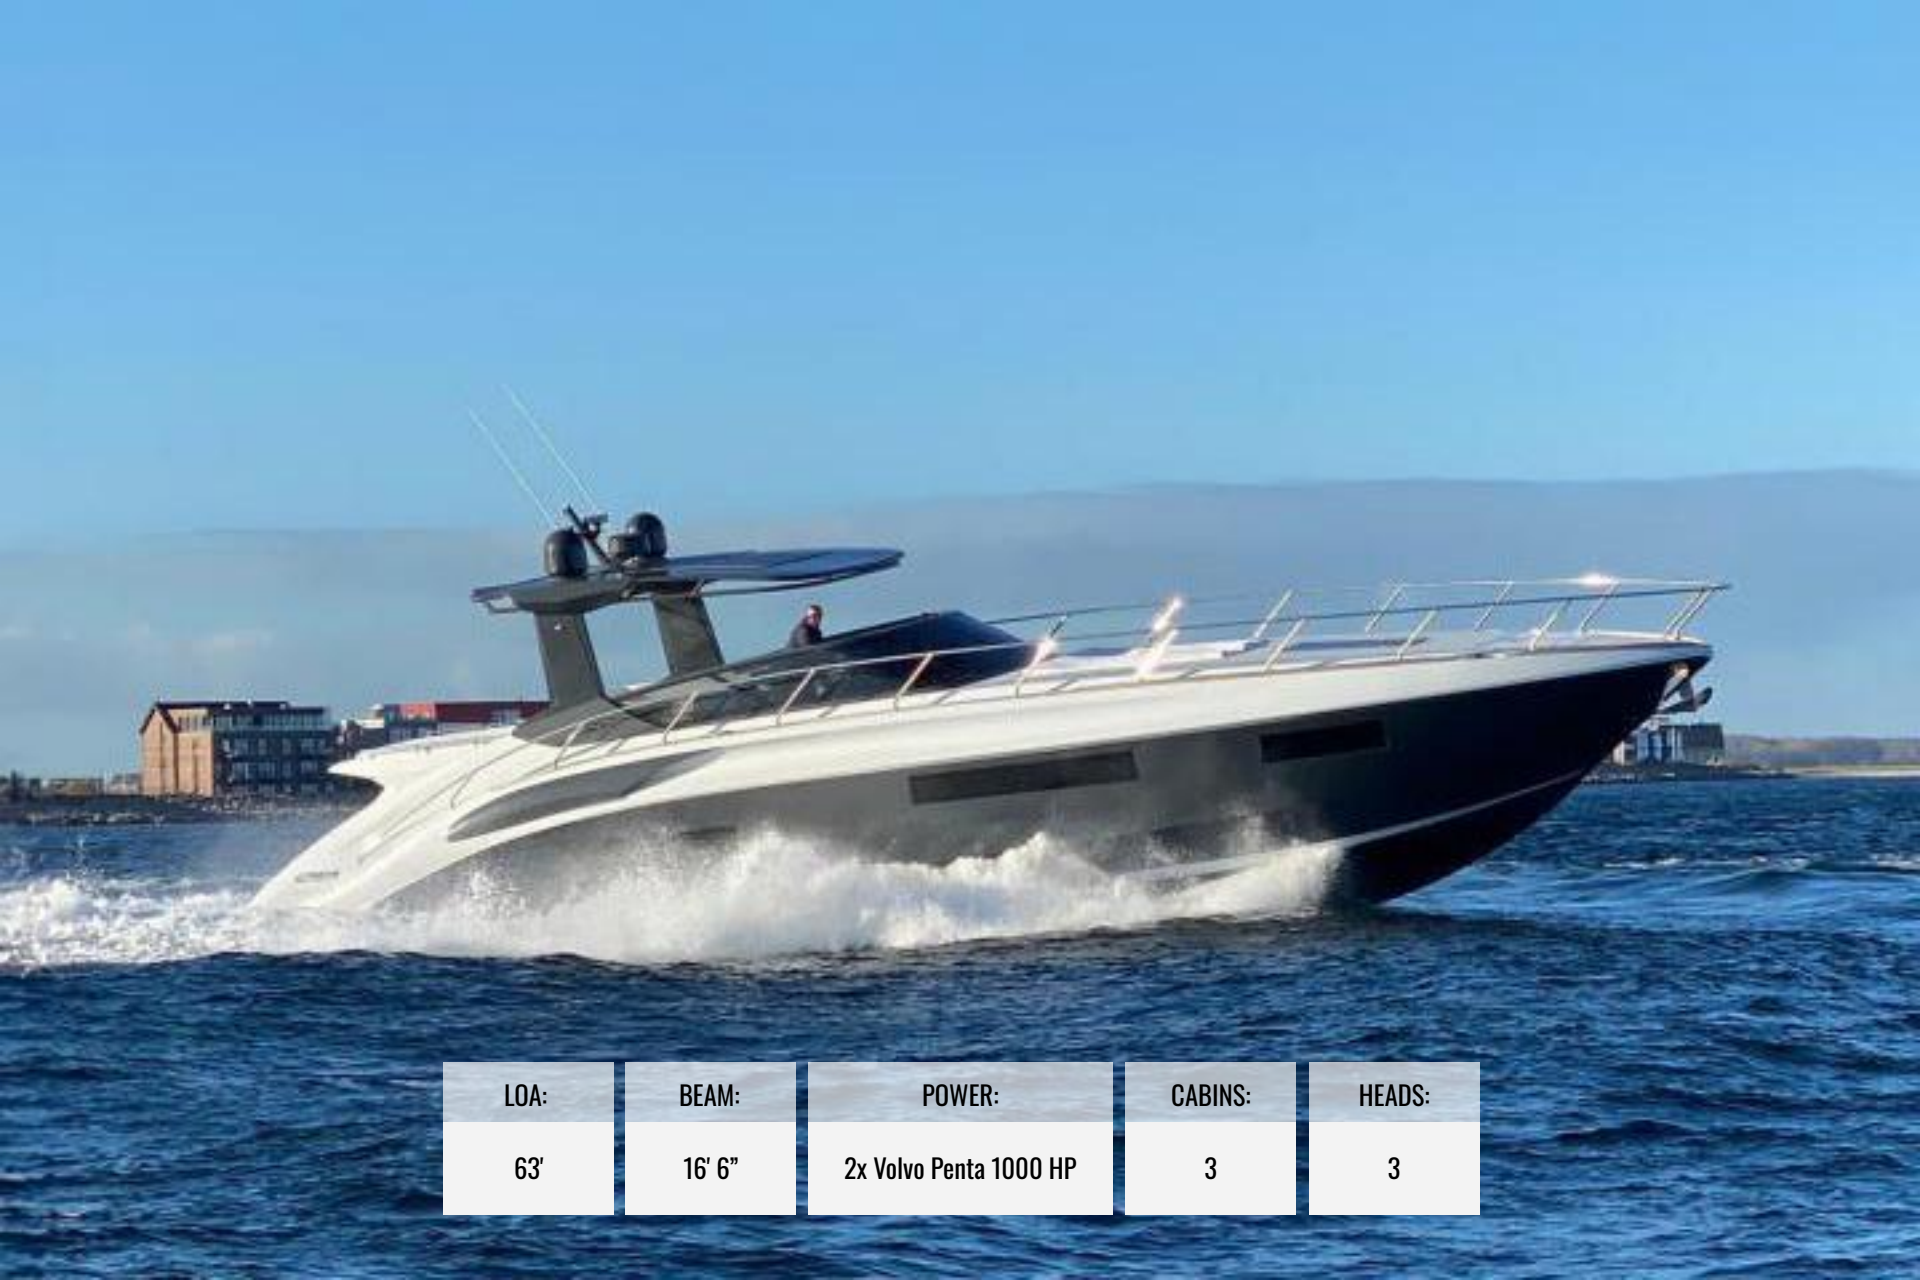

 2019 ACICO YACHTS 63

LOA:	BEAM:	POWER:	CABINS:	HEADS:
63'	16' 6"	2x Volvo Penta 1000 HP	3	3

yachtcreators.com

@yachtcreators

Fort Lauderdale • Miami Beach | hello@yachtcreators.com