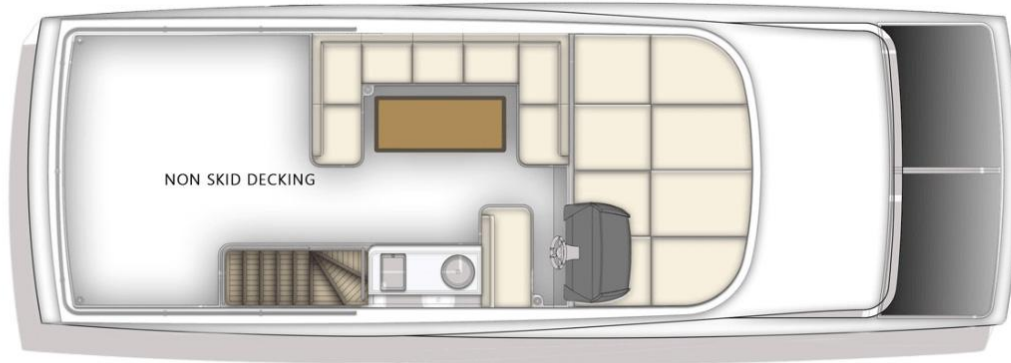

2018 MAJESTY 62

LOA:	BEAM:	DRAFT:	HULL:	POWER:	CRUISE:	MAX:	CABINS:	HEADS:
61' 7"	16' 4"	3' 7"	GRP	2x MAN I16 800 HP	20 knots	25 knots	4 + crew	3

BRAINSTORM
SESSIONS

AFTER

Deck
PLANS

MAIN DECK

LOWER DECK

www.yachtcreators.com