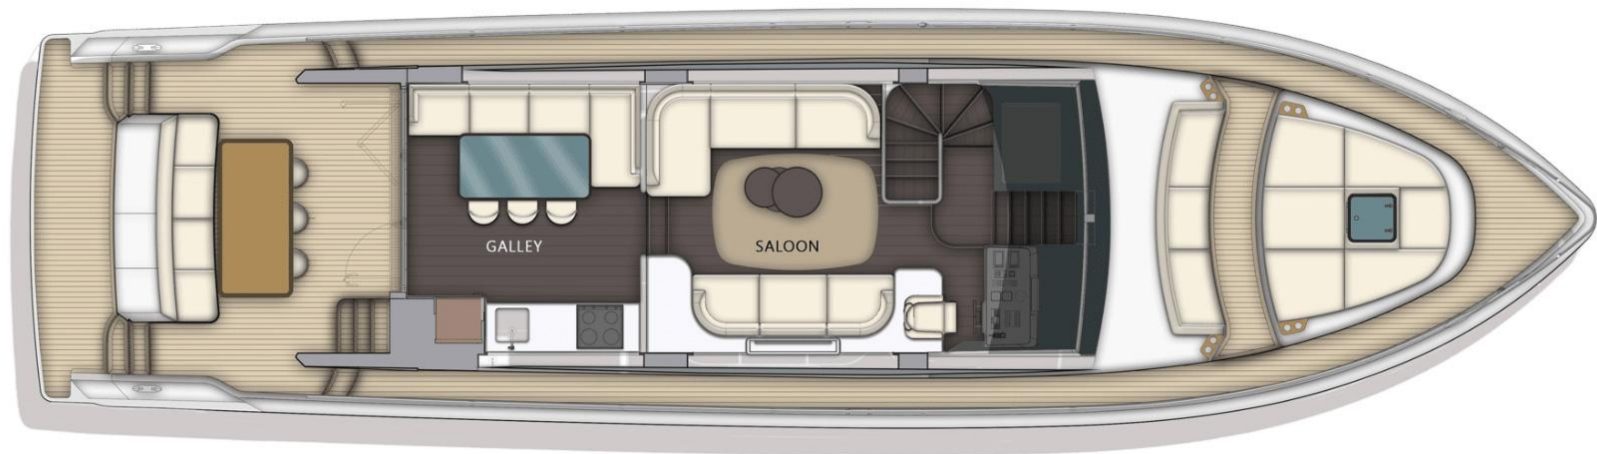

2018 MAJESTY 62

LOA:	BEAM:	DRAFT:	HULL:	POWER:	CRUISE:	MAX:	CABINS:	HEADS:
61' 7"	16' 4"	3' 7"	GRP	2x MAN I16 800 HP	20 knots	25 knots	4 + crew	3

BRAINSTORM
SESSIONS

AFTER

Deck
PLANS

MAIN DECK

LOWER DECK

www.yachtcreators.com