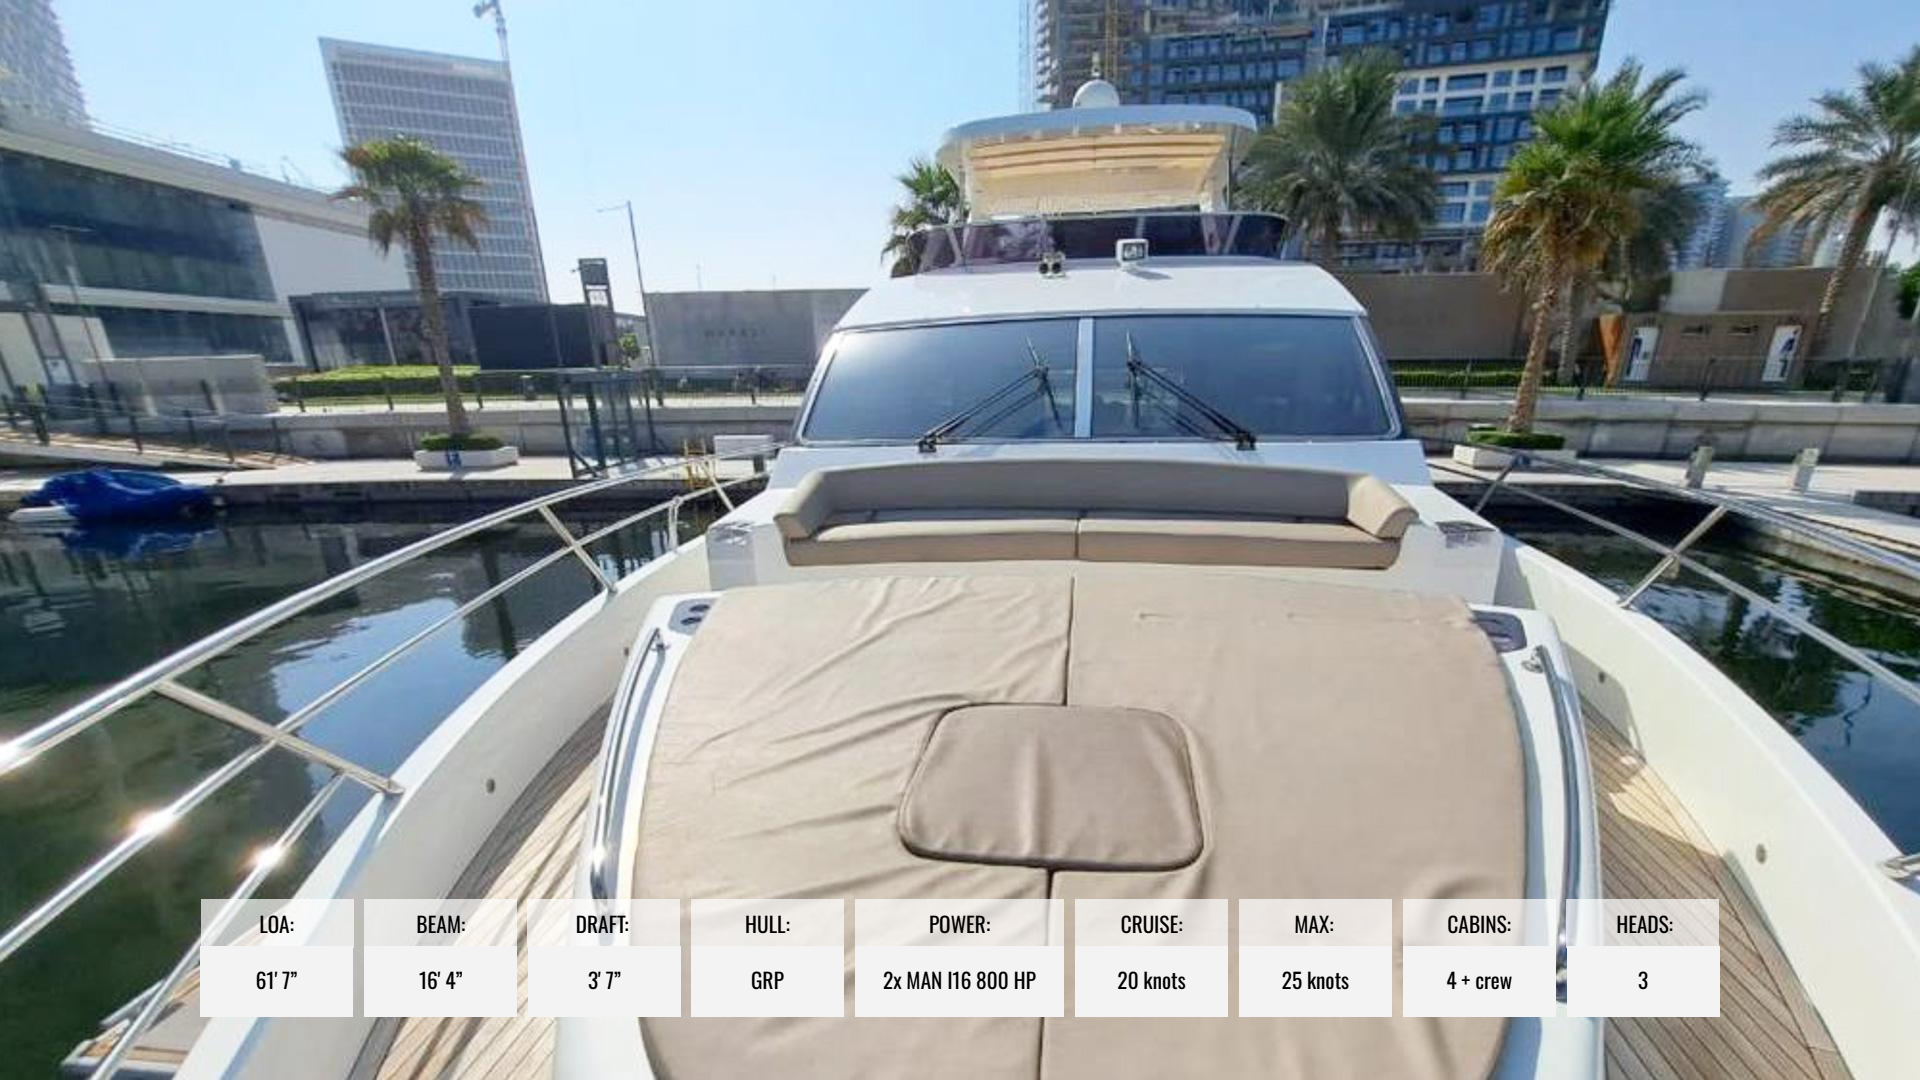

2018 MAJESTY 62

LOA:	BEAM:	DRAFT:	HULL:	POWER:	CRUISE:	MAX:	CABINS:	HEADS:
61' 7"	16' 4"	3' 7"	GRP	2x MAN I16 800 HP	20 knots	25 knots	4 + crew	3

BRAINSTORM
SESSIONS

AFTER

Deck
PLANS

MAIN DECK

LOWER DECK

www.yachtcreators.com