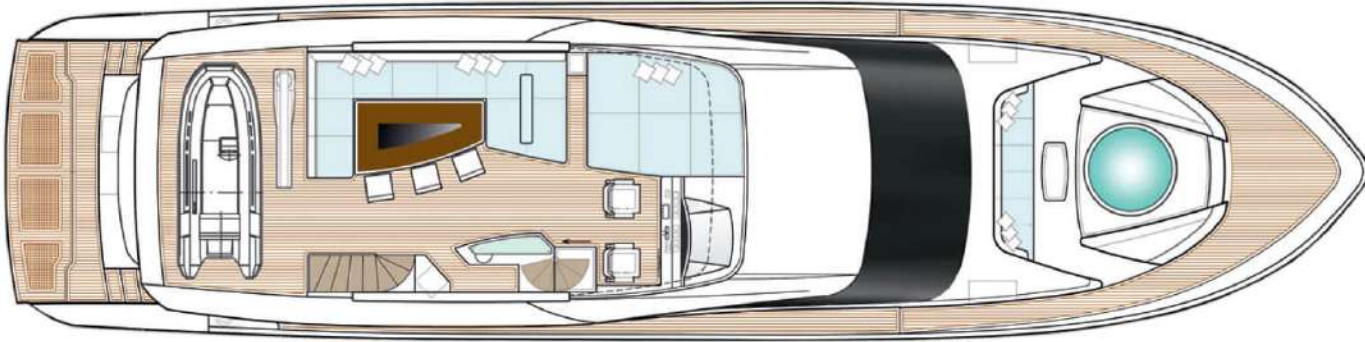

GOLDEN 3 80' DOMINATOR 2015

LOA:	BEAM:	DRAFT:	POWER:	CRUISE:	MAX:	CABINS:	HEADS:
80' 5"	20'	5' 9"	2x MAN V12 1800 HP	25 knots	35 knots	4 + crew	4

GOLDEN 3

ROAD HARBOUR

Deck
PLANS

**Standard manufacturer layouts, actual layouts may vary.*

**Standard manufacturer layouts, actual layouts may vary.*

MAIN DECK

**Standard manufacturer layouts, actual layouts may vary.*

LOWER DECK

80dominator.com

@yachtcreators

Fort Lauderdale • Miami Beach • Aventura | www.yachtcreators.com | hello@yachtcreators.com