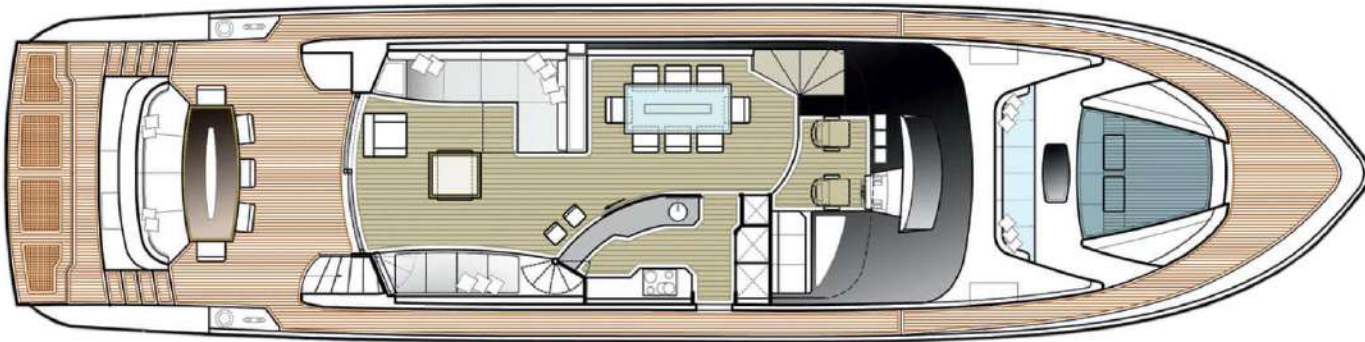

GOLDEN 3 80' DOMINATOR 2015

LOA:	BEAM:	DRAFT:	POWER:	CRUISE:	MAX:	CABINS:	HEADS:
80' 5"	20'	5' 9"	2x MAN V12 1800 HP	25 knots	35 knots	4 + crew	4

GOLDEN 3

ROAD HARBOUR

Deck
PLANS

**Standard manufacturer layouts, actual layouts may vary.*

**Standard manufacturer layouts, actual layouts may vary.*

MAIN DECK

**Standard manufacturer layouts, actual layouts may vary.*

LOWER DECK

80dominator.com

@yachtcreators

Fort Lauderdale • Miami Beach • Aventura | www.yachtcreators.com | hello@yachtcreators.com