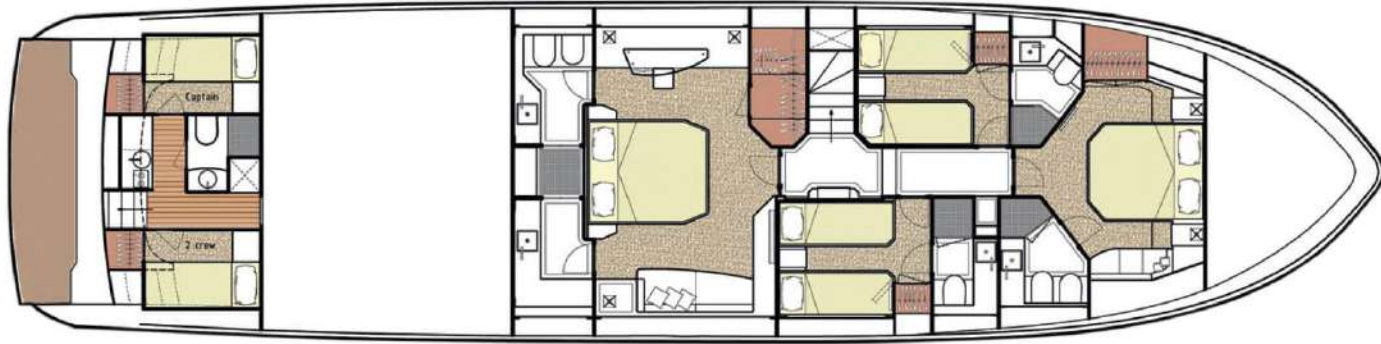

GOLDEN 3 80' DOMINATOR 2015

LOA:	BEAM:	DRAFT:	POWER:	CRUISE:	MAX:	CABINS:	HEADS:
80' 5"	20'	5' 9"	2x MAN V12 1800 HP	25 knots	35 knots	4 + crew	4

GOLDEN 3

ROAD HARBOUR

Deck
PLANS

**Standard manufacturer layouts, actual layouts may vary.*

**Standard manufacturer layouts, actual layouts may vary.*

MAIN DECK

**Standard manufacturer layouts, actual layouts may vary.*

LOWER DECK

80dominator.com

@yachtcreators

Fort Lauderdale • Miami Beach • Aventura | www.yachtcreators.com | hello@yachtcreators.com