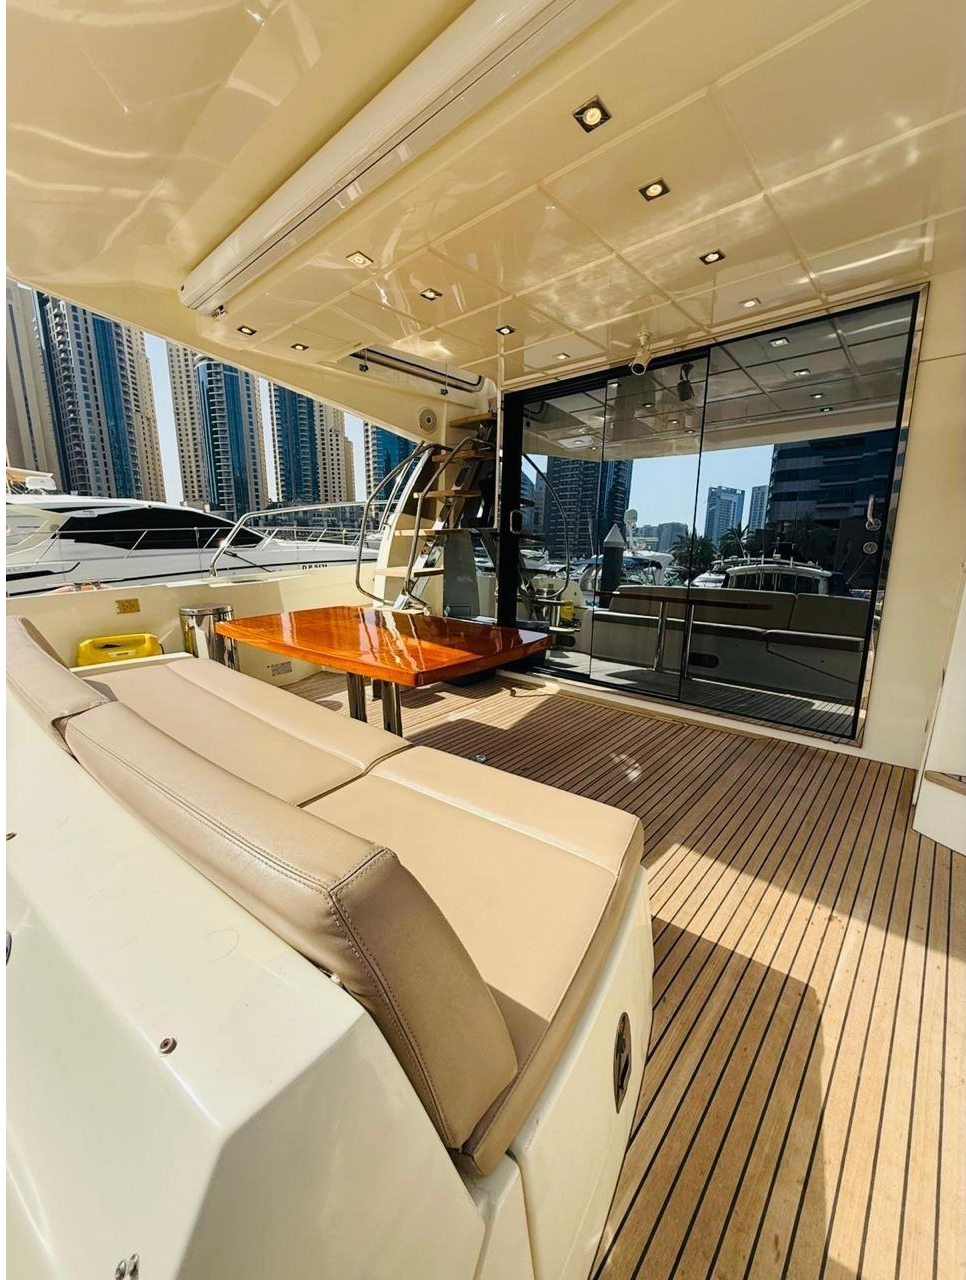

2013 PRESTIGE 550

LOA:	BEAM:	DRAFT:	POWER:	CABINS:	HEADS:
58' 8"	15' 7"	3' 8"	2x Cummins QSC 8,3 L2 600 HP	3	2

yachtcreators.com

@yachtcreators

Fort Lauderdale • Miami Beach | hello@yachtcreators.com