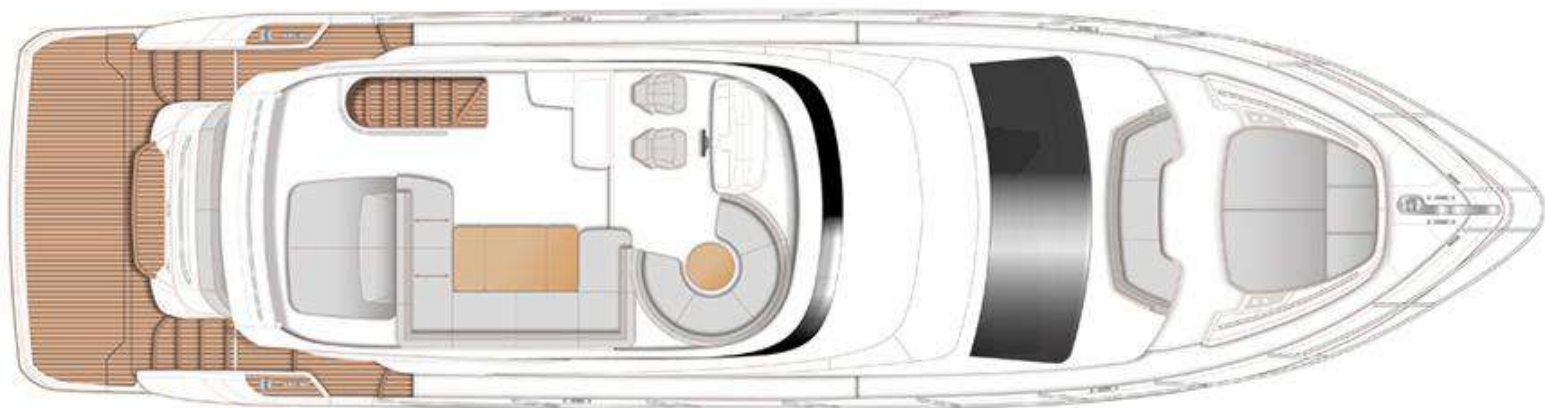

M/Y HYNT PRINCESS F62 2019

LOA:	BEAM:	DRAFT:	POWER:	CABINS:	HEADS:
62'	16' 6"	4' 10"	2x Volvo Penta D13-900 1000 HP	3	3

PRINCESS 62

HYNT
PALM BEACH

Deck
PLANS

Standard manufacturer layouts, actual layouts may vary.

UPPER DECK

Standard manufacturer layouts, actual layouts may vary.

MAIN DECK

Standard manufacturer layouts, actual layouts may vary.

LOWER DECK

62princess.com

@yachtcreators

Fort Lauderdale • Miami Beach | hello@yachtcreators.com