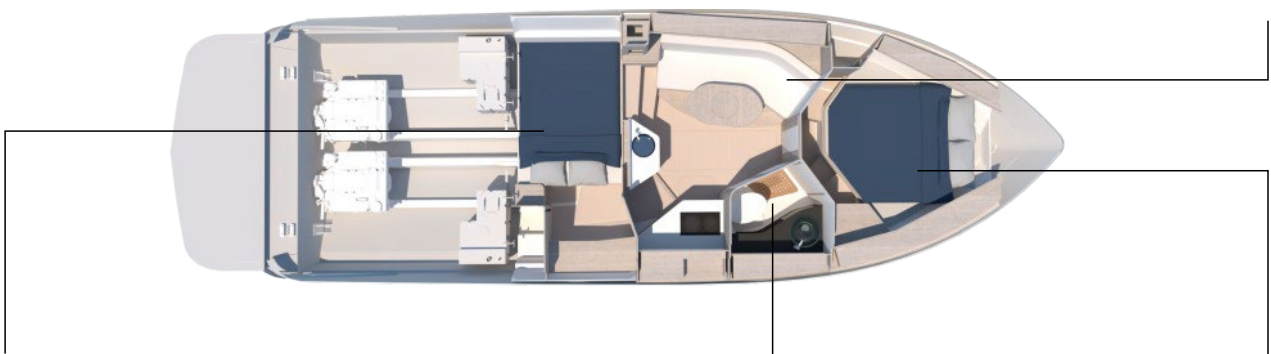

FOCUS 36 POWER

Optional Hydraulic swim platform

Custom colour hard top with a 170 x 136 cm opening

Portlights let fresh air circulate through cabins, head, and saloon

Cockpit sitting area easily accommodates up to six people, in addition to the 2 x 2 m sunbed in the back

Cockpit galley complete with gas cooker, 80 l refrigerator, and sink

Full-beam panoramic windows allow for an abundance of natural daylight in the saloon

Saloon sofa accommodates up to four people

Large double berth in the stern cabin of 190 x 150 cm surface

Bathroom with standing shower

Large double berth in the master cabin of 190 x 160 cm surface

FOCUS 36 POWER

TECHNICAL DATA:

Length overall:	36 ft
Hull length:	35 ft
Beam overall:	11.4 ft
Dry weight:	13,000 lbs
Fuel capacity:	145 gal
Fresh water capacity:	37 - 74 gal
Passengers:	10
Cabins + saloon:	2 + 1
Number of berths:	4 + 1
Declaration of Conformity:	CE
Design Category:	B
Certification:	IMCI
Design:	Tony Castro