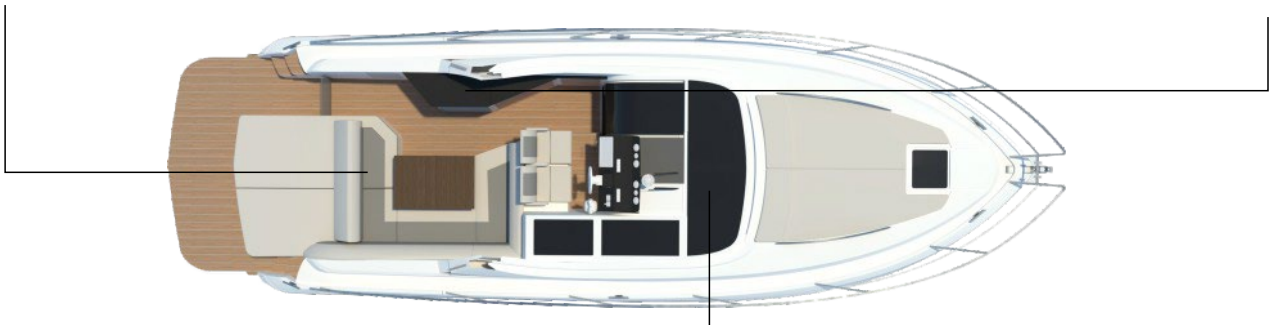

FOCUS 36 POWER

Optional Hydraulic swim platform

Custom colour hard top with a 170 x 136 cm opening

Portlights let fresh air circulate through cabins, head, and saloon

Cockpit sitting area easily accommodates up to six people, in addition to the 2 x 2 m sunbed in the back

Cockpit galley complete with gas cooker, 80 l refrigerator, and sink

Full-beam panoramic windows allow for an abundance of natural daylight in the saloon

Saloon sofa accommodates up to four people

Large double berth in the stern cabin of 190 x 150 cm surface

Bathroom with standing shower

Large double berth in the master cabin of 190 x 160 cm surface

FOCUS 36 POWER

TECHNICAL DATA:

Length overall:	36 ft
Hull length:	35 ft
Beam overall:	11.4 ft
Dry weight:	13,000 lbs
Fuel capacity:	145 gal
Fresh water capacity:	37 - 74 gal
Passengers:	10
Cabins + saloon:	2 + 1
Number of berths:	4 + 1
Declaration of Conformity:	CE
Design Category:	B
Certification:	IMCI
Design:	Tony Castro