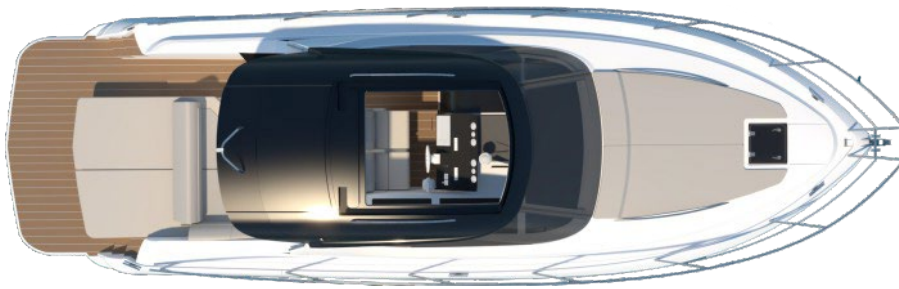

FOCUS 36 POWER

Optional Hydraulic swim platform

Custom colour hard top with a 170 x 136 cm opening

Portlights let fresh air circulate through cabins, head, and saloon

Cockpit sitting area easily accommodates up to six people, in addition to the 2 x 2 m sunbed in the back

Cockpit galley complete with gas cooker, 80 l refrigerator, and sink

Full-beam panoramic windows allow for an abundance of natural daylight in the saloon

Saloon sofa accommodates up to four people

Large double berth in the stern cabin of 190 x 150 cm surface

Bathroom with standing shower

Large double berth in the master cabin of 190 x 160 cm surface

FOCUS 36 POWER

TECHNICAL DATA:

Length overall:	36 ft
Hull length:	35 ft
Beam overall:	11.4 ft
Dry weight:	13,000 lbs
Fuel capacity:	145 gal
Fresh water capacity:	37 - 74 gal
Passengers:	10
Cabins + saloon:	2 + 1
Number of berths:	4 + 1
Declaration of Conformity:	CE
Design Category:	B
Certification:	IMCI
Design:	Tony Castro