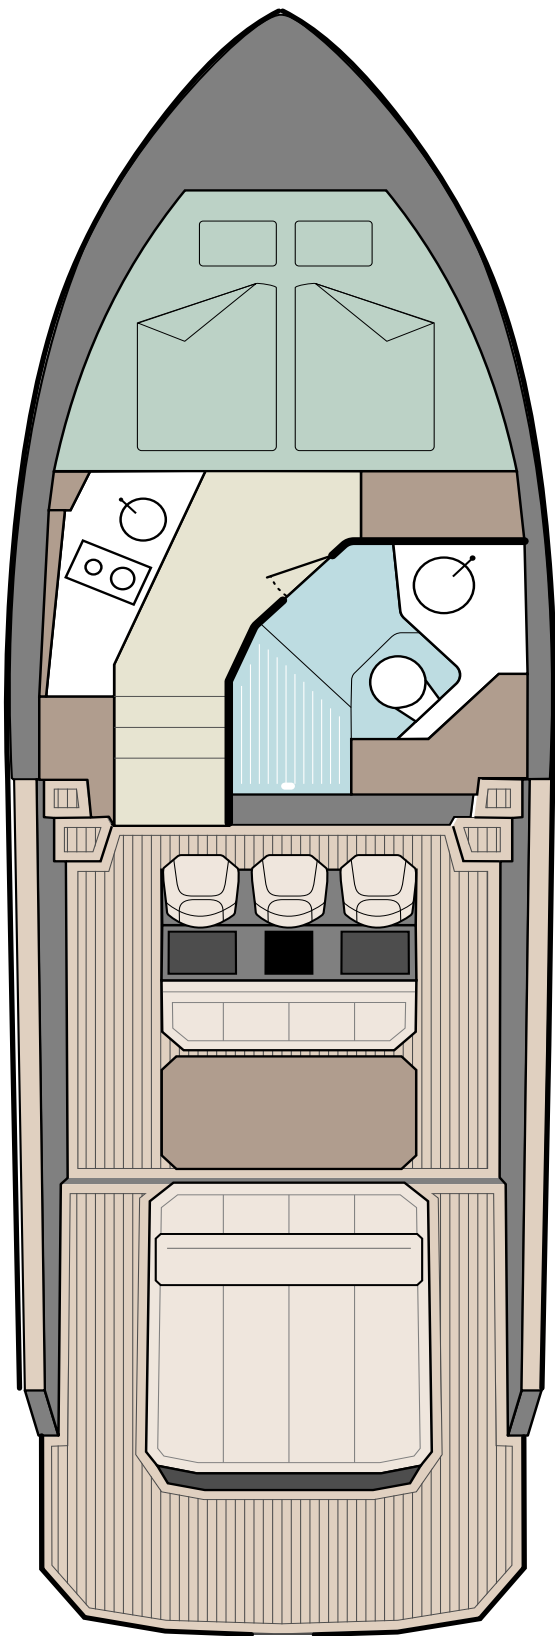

FOCUS FORZA

37

FOCUS
MOTOR YACHTS

FOCUS 37
FORZA

FOCUS 37
FORZA

FOCUS 37
FORZA

Rubber frame all around the boat

FOCUS 37
FORZA

FOCUS 37
FORZA

FOCUS 37
FORZA

FOCUS 37
FORZA

Fully custom color choice

FOCUS 37
FORZA

TECHNICAL DATA:

Length overall:	37.4 ft
Hull length:	35 ft
Beam overall:	11.8 ft
Dry weight:	13,000 lbs
Fuel capacity:	158 gal
Fresh water capacity:	92 gal
Passengers:	10
Cabin:	1
Number of berths:	2
Declaration of Conformity:	CE
Design Category:	B
Certification:	IMCI