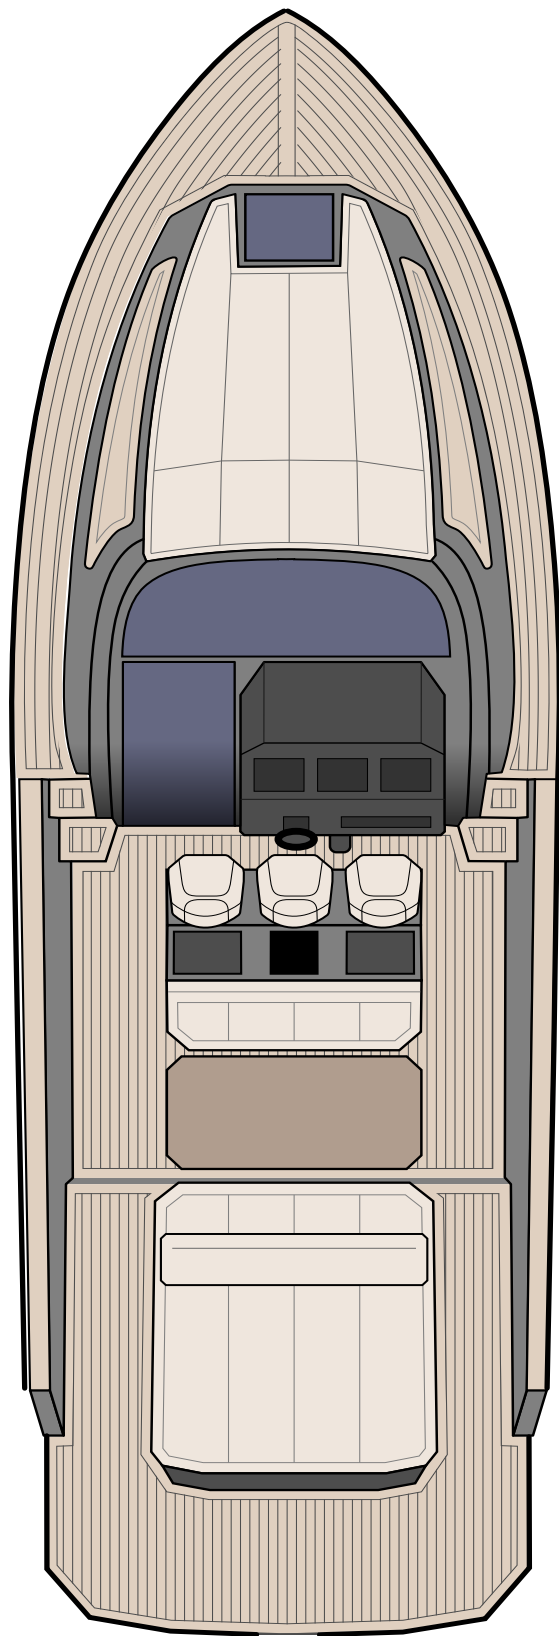

FOCUS FORZA

37

FOCUS
MOTOR YACHTS

FOCUS 37
FORZA

FOCUS 37
FORZA

FOCUS 37
FORZA

Rubber frame all around the boat

FOCUS 37
FORZA

FOCUS 37
FORZA

FOCUS 37
FORZA

FOCUS 37
FORZA

Fully custom color choice

FOCUS 37
FORZA

TECHNICAL DATA:

Length overall:	37.4 ft
Hull length:	35 ft
Beam overall:	11.8 ft
Dry weight:	13,000 lbs
Fuel capacity:	158 gal
Fresh water capacity:	92 gal
Passengers:	10
Cabin:	1
Number of berths:	2
Declaration of Conformity:	CE
Design Category:	B
Certification:	IMCI