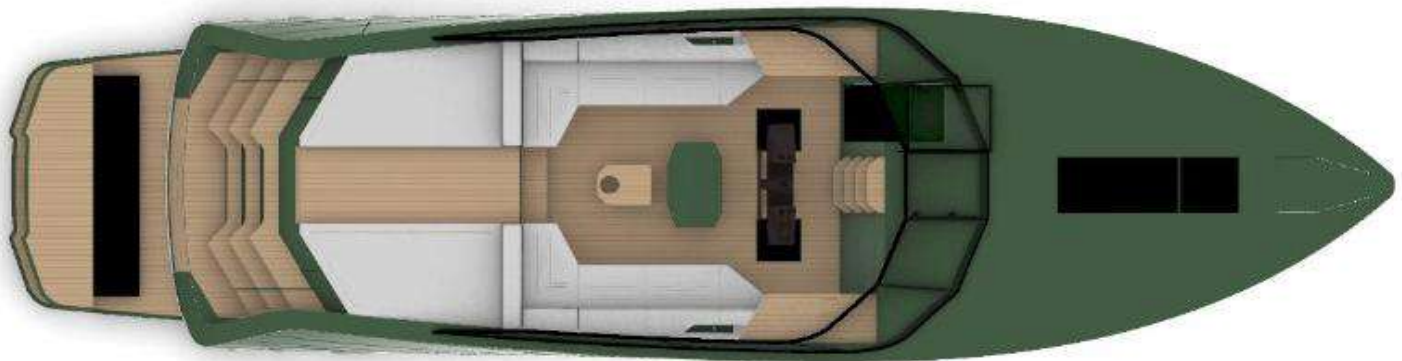

WATERDREAM CALIFORNIA 52XT

LOA:	BEAM:	DRAFT:	POWER:	CRUISE:	MAX:	CABINS:	HEADS:
54'	14' 6"	4'	2x Volvo Penta IPS 800 600Hp	28 knots	36 knots	2	1

LAYOUTS

PROFILE

MAIN DECK

LOWER DECK

HULL COLORS

PURE SILVER