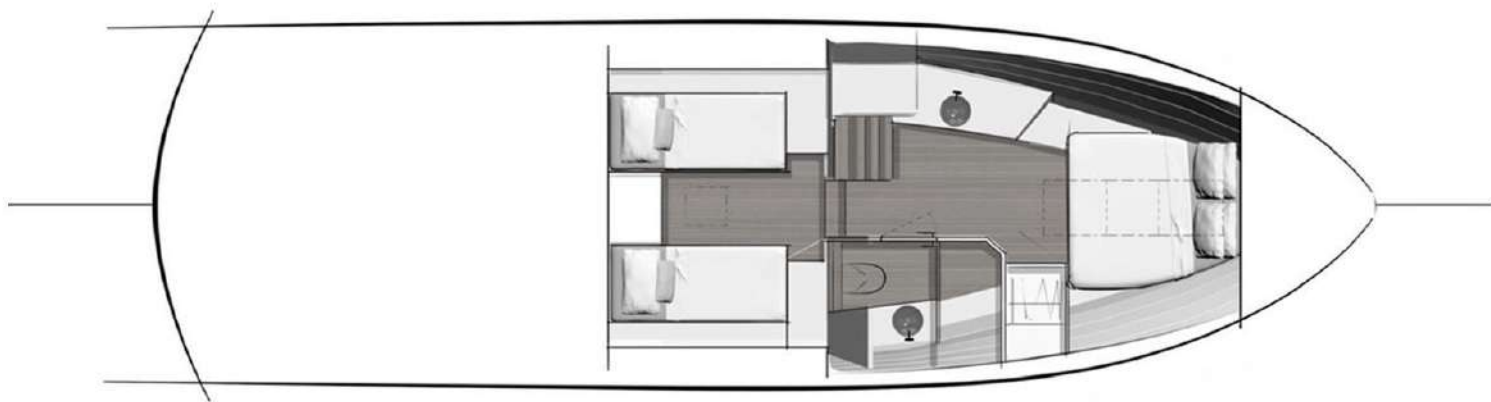

WATERDREAM CALIFORNIA 52XT

LOA:	BEAM:	DRAFT:	POWER:	CRUISE:	MAX:	CABINS:	HEADS:
54'	14' 6"	4'	2x Volvo Penta IPS 800 600Hp	28 knots	36 knots	2	1

LAYOUTS

PROFILE

MAIN DECK

LOWER DECK

HULL COLORS

PURE SILVER