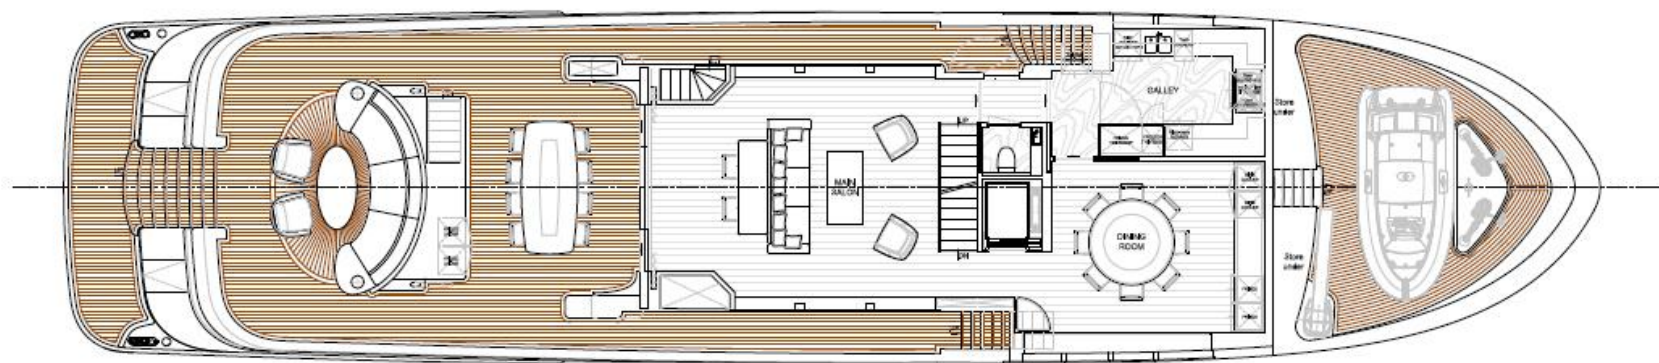

# VAN DER VALK 34M EXP M/Y LADY LENE

LOA:	BEAM:	DRAFT:	POWER:	SPEEDS:	CABINS:	HEADS:
110' 7"	26'	5' 9"	2x MAN V12 1650 hp	14 / 18 kn	4 + crew	5

*Deck*  
**PLANS**

UPPER DECK

MAIN DECK

LOWER DECK

**yachtcreators.com**