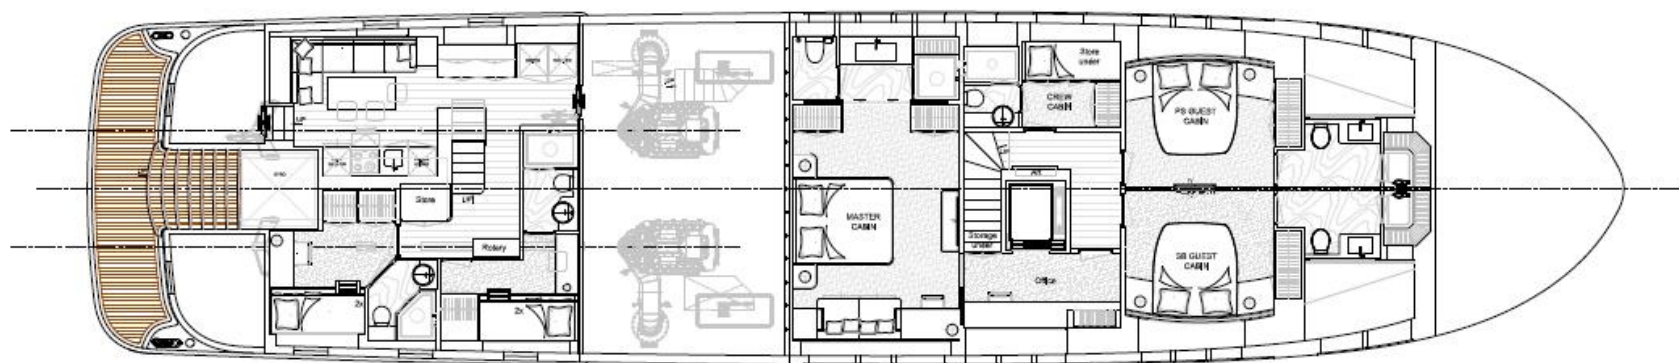

# VAN DER VALK 34M EXP M/Y LADY LENE

LOA:	BEAM:	DRAFT:	POWER:	SPEEDS:	CABINS:	HEADS:
110' 7"	26'	5' 9"	2x MAN V12 1650 hp	14 / 18 kn	4 + crew	5

*Deck*  
**PLANS**

UPPER DECK

MAIN DECK

LOWER DECK

**yachtcreators.com**