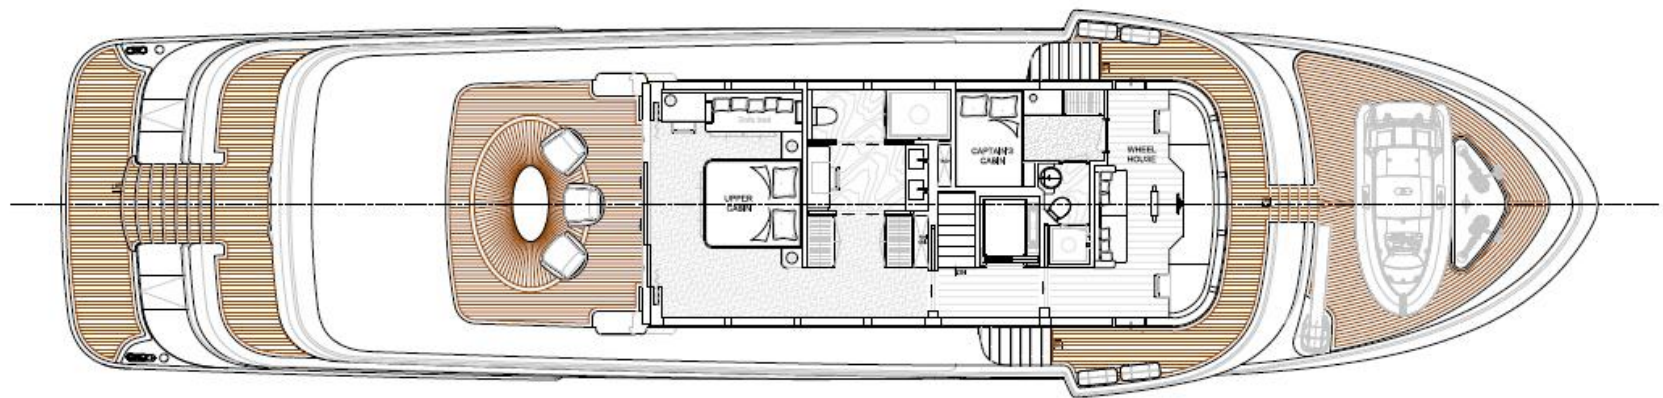

# VAN DER VALK 34M EXP M/Y LADY LENE

LOA:	BEAM:	DRAFT:	POWER:	SPEEDS:	CABINS:	HEADS:
110' 7"	26'	5' 9"	2x MAN V12 1650 hp	14 / 18 kn	4 + crew	5

*Deck*  
**PLANS**

UPPER DECK

MAIN DECK

LOWER DECK

**yachtcreators.com**