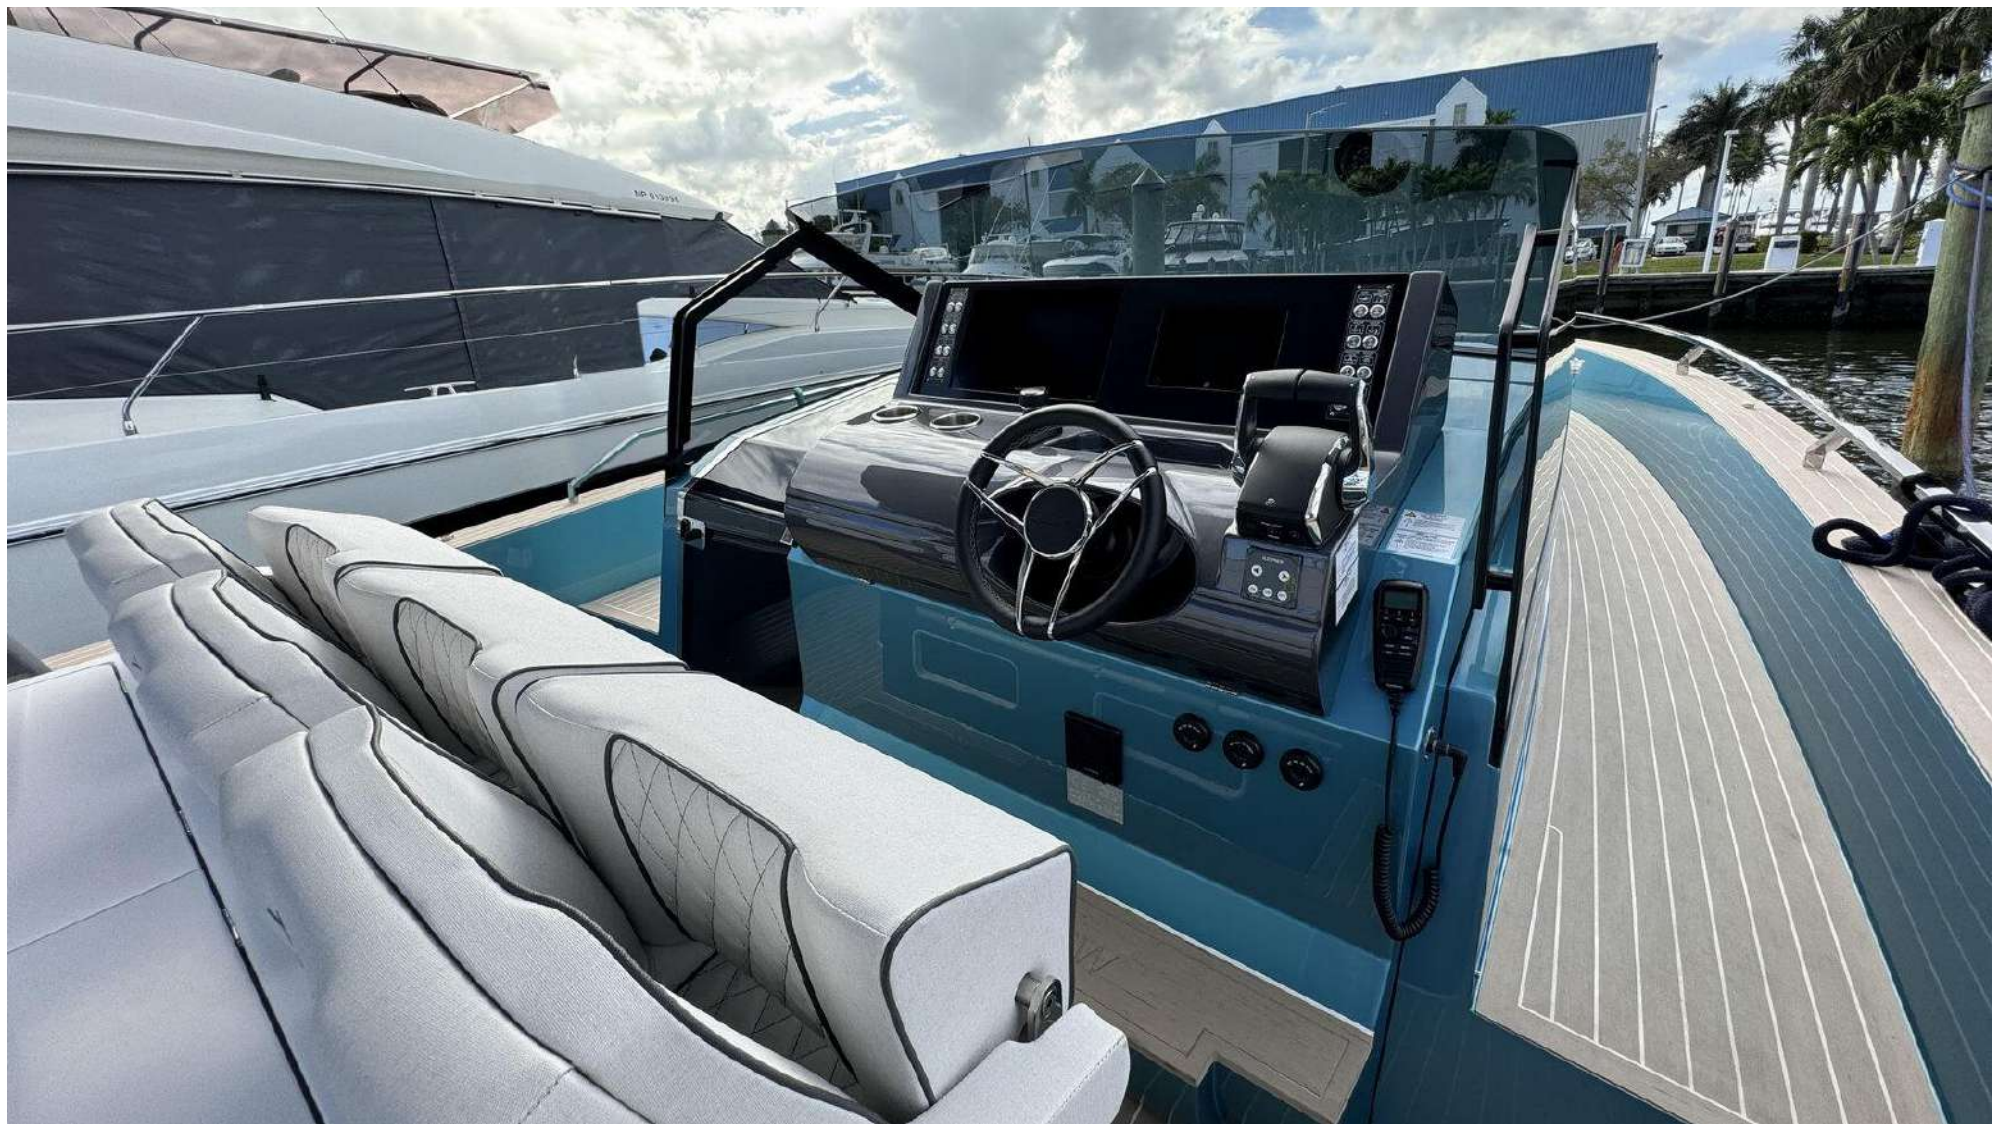

# FIART 39 SEAWALKER 2024

LOA:	BEAM:	DRAFT:	POWER:	CABINS:	HEADS:
41' 3"	12' 6"	3' 2"	3x MERCURY V10 300 HP	2	1

**fiartmareusa.com**

@yachtcreators

Fort Lauderdale • Miami Beach | [hello@yachtcreators.com](mailto:hello@yachtcreators.com)