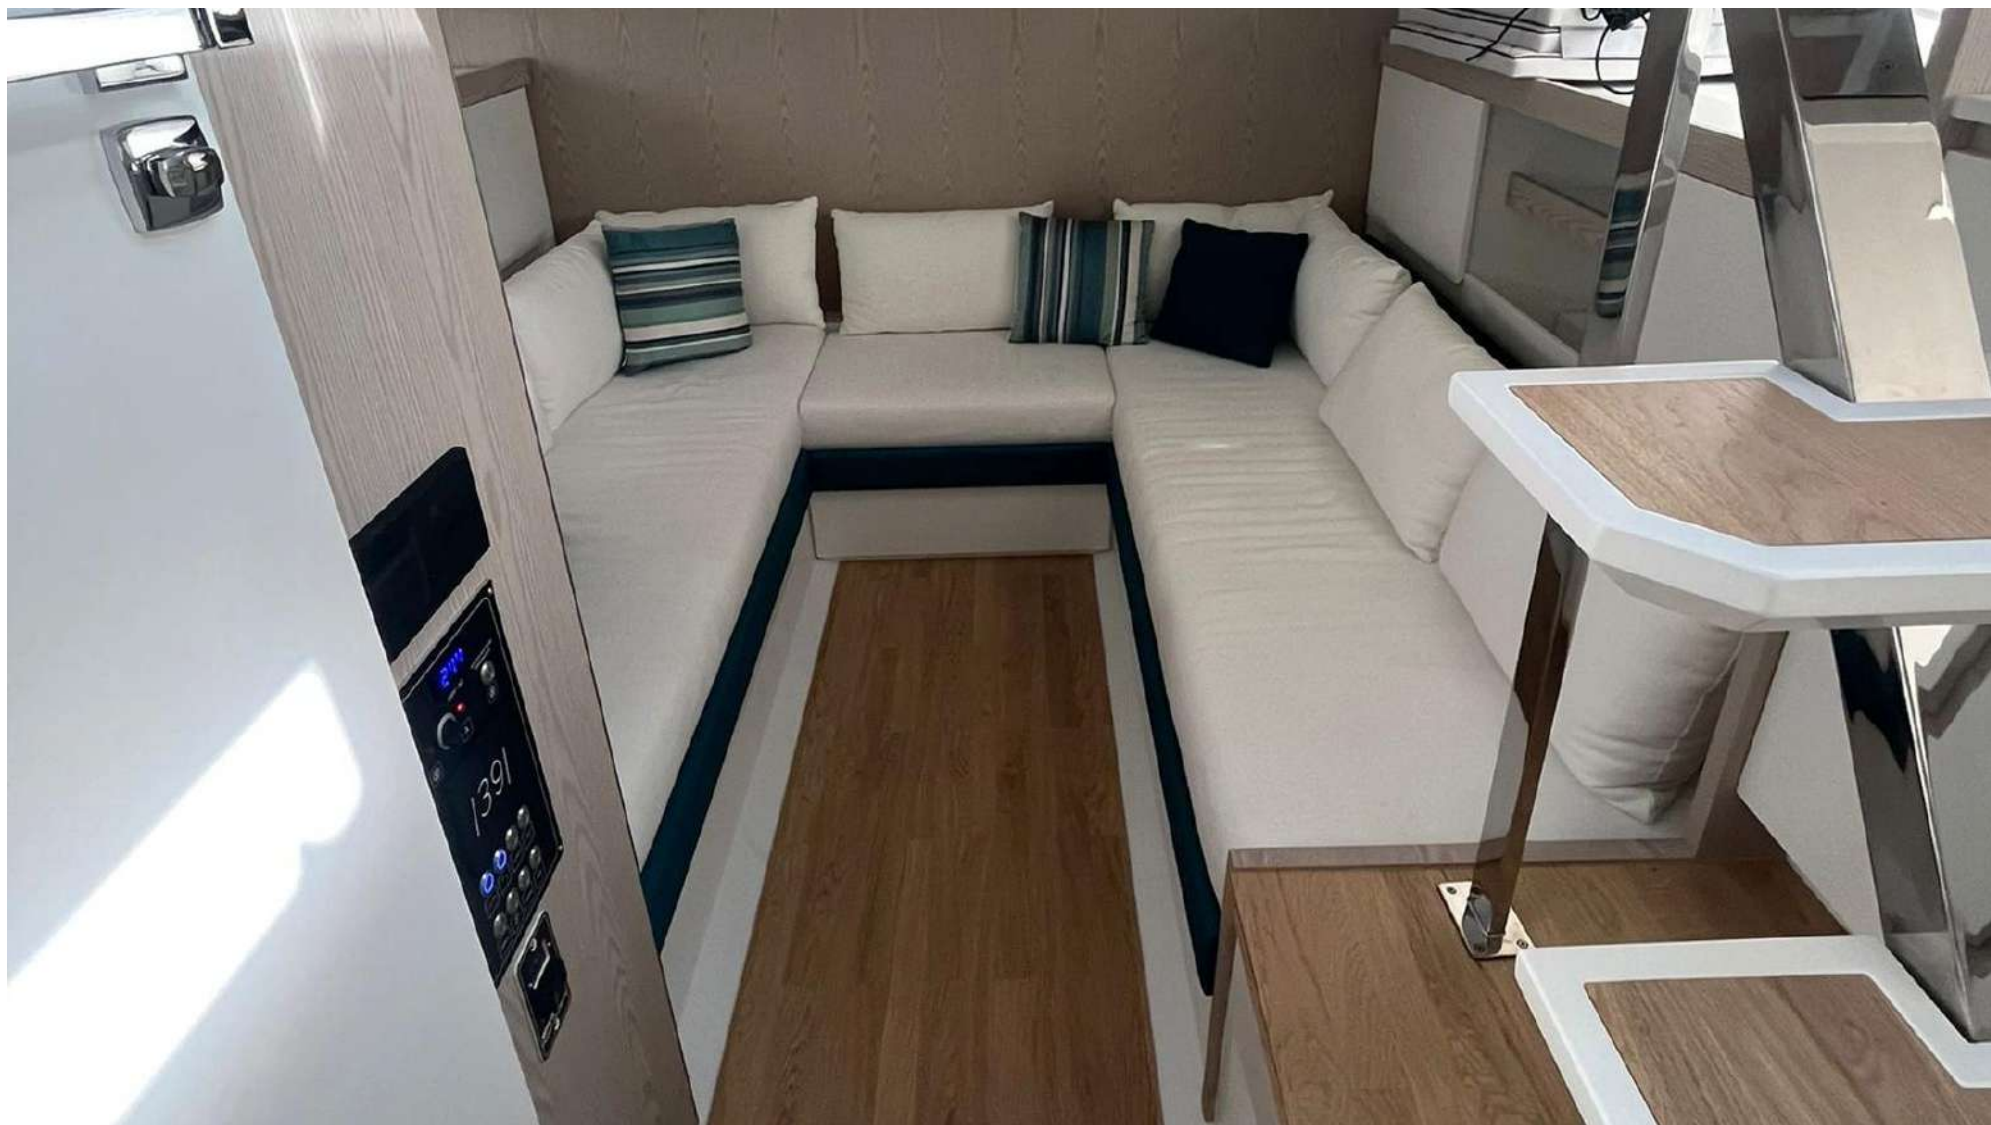

# FIART 39 SEAWALKER 2024

LOA:	BEAM:	DRAFT:	POWER:	CABINS:	HEADS:
41' 3"	12' 6"	3' 2"	3x MERCURY V10 300 HP	2	1

**fiartmareusa.com**

@yachtcreators

Fort Lauderdale • Miami Beach | [hello@yachtcreators.com](mailto:hello@yachtcreators.com)