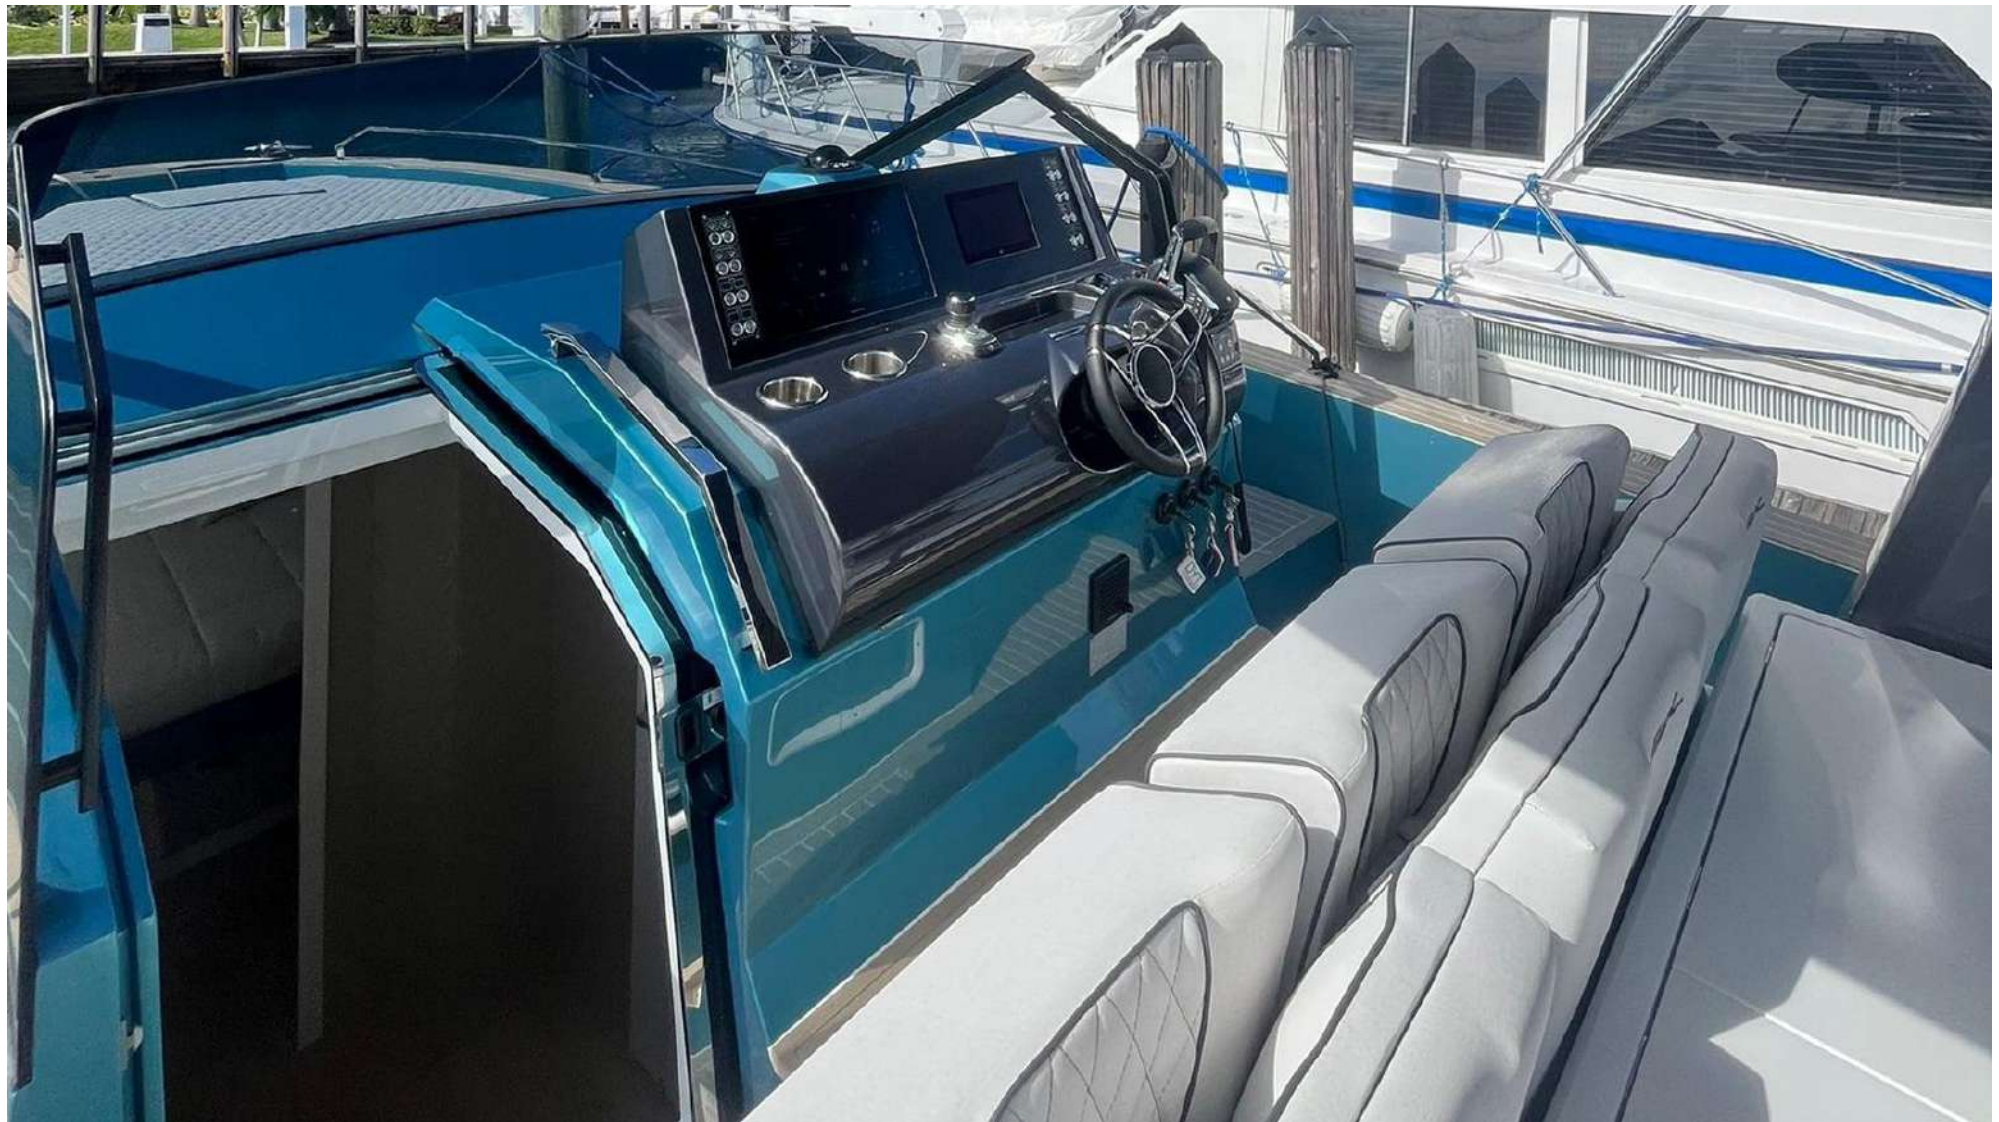

# FIART 39 SEAWALKER 2024

LOA:	BEAM:	DRAFT:	POWER:	CABINS:	HEADS:
41' 3"	12' 6"	3' 2"	3x MERCURY V10 300 HP	2	1

**fiartmareusa.com**

@yachtcreators

Fort Lauderdale • Miami Beach | [hello@yachtcreators.com](mailto:hello@yachtcreators.com)